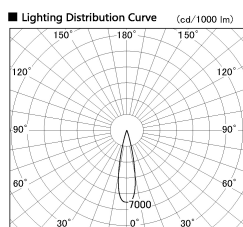

Item no. DD126-0825DB9027-LX

Series Name: Cledy versa L-G  
(DD126\_AG-LX)

Dark Mirror Reflector

■ Direct Horizontal Illuminance DD126-0825DB9027-LX

φ	Illuminance Angle	Beam Angle	Vertical Illuminance (lx)
380	22°	23°	15860
770			3970
1160			1760
1550			990
			630
			440
			320
			250

Installation	Recessed mount
Type	Lens type adjustable downlight : Antiglare type
Fixture wattage	7.4W
Beam angle	22deg
Color Temp.	2700K
CRI	Ra>90
Luminous	623 lm
Body	Die-castaluminumalloy
Body finish	N/A
Trim finish	Black
Reflector finish	Dark Mirror
IP Rate	IP20
Light source	COB module
Input Voltage	AC220~240V
Dimming Type	Non-Dimmable
Certificate	CE,CCC
Cut Hole	100mm