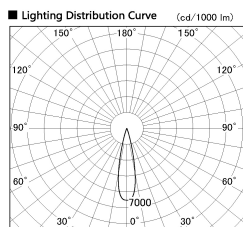

Item no. DD126-0825DB9027-LX

Series Name: Cledy versa L-G
(DD126_AG-LX)

Dark Mirror Reflector

■ Direct Horizontal Illuminance DD126-0825DB9027-LX

φ	Illuminance Angle	Beam Angle	Vertical Illuminance (lx)
380	22°	23°	15860
770			3970
1160			1760
1550			990
			630
			440
			320
			250

Installation	Recessed mount
Type	Lens type adjustable downlight : Antiglare type
Fixture wattage	7.4W
Beam angle	22deg
Color Temp.	2700K
CRI	Ra>90
Luminous	623 lm
Body	Die-cast aluminum alloy
Body finish	N/A
Trim finish	Black
Reflector finish	Dark Mirror
IP Rate	IP20
Light source	COB module
Input Voltage	AC220~240V
Dimming Type	Non-Dimmable
Certificate	CE,CCC
Cut Hole	100mm