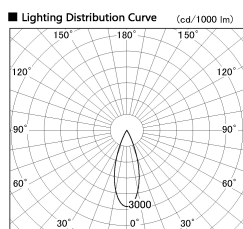

Item no. DD126-0835DB9027-LX

Series Name: Cledy versa L-G  
(DD126\_AG-LX)

Dark Mirror Reflector

Installation	Recessed mount
Type	Lens type adjustable downlight : Antiglare type
Fixture wattage	7.4W
Beam angle	34deg
Color Temp.	2700K
CRI	Ra>90
Luminous	595 lm
Body	Die-castaluminumalloy
Body finish	N/A
Trim finish	Black
Reflector finish	Dark Mirror
IP Rate	IP20
Light source	COB module
Input Voltage	AC220~240V
Dimming Type	Non-Dimmable
Certificate	CE,CCC
Cut Hole	100mm