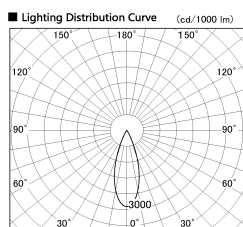

Item no. DD126-0835DB9027-LX

Series Name: Cledy versa L-G
(DD126_AG-LX)

Dark Mirror Reflector

Installation	Recessed mount
Type	Lens type adjustable downlight : Antiglare type
Fixture wattage	7.4W
Beam angle	34deg
Color Temp.	2700K
CRI	Ra>90
Luminous	595 lm
Body	Die-castaluminumalloy
Body finish	N/A
Trim finish	Black
Reflector finish	Dark Mirror
IP Rate	IP20
Light source	COB module
Input Voltage	AC220~240V
Dimming Type	Non-Dimmable
Certificate	CE,CCC
Cut Hole	100mm