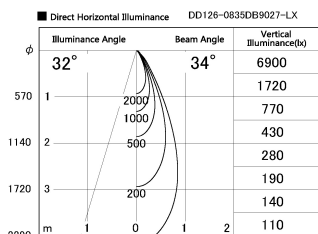

Item no. DD126-0835DB9027-LX

Series Name: Cledy versa L-G  
(DD126\_AG-LX)

Dark Mirror Reflector

Installation	Recessed mount
Type	Lens type adjustable downlight : Antiglare type
Fixture wattage	7.4W
Beam angle	34deg
Color Temp.	2700K
CRI	Ra>90
Luminous	595 lm
Body	Die-castaluminumalloy
Body finish	N/A
Trim finish	Black
Reflector finish	Dark Mirror
IP Rate	IP20
Light source	COB module
Input Voltage	AC220~240V
Dimming Type	Non-Dimmable
Certificate	CE,CCC
Cut Hole	100mm