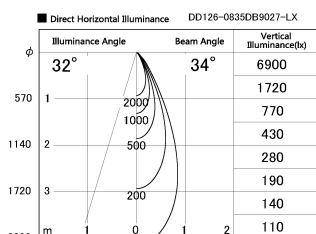

Item no. DD126-0835DB9027-LX

Series Name: Cledy versa L-G
(DD126_AG-LX)

Dark Mirror Reflector

Installation	Recessed mount
Type	Lens type adjustable downlight : Antiglare type
Fixture wattage	7.4W
Beam angle	34deg
Color Temp.	2700K
CRI	Ra>90
Luminous	595 lm
Body	Die-castaluminumalloy
Body finish	N/A
Trim finish	Black
Reflector finish	Dark Mirror
IP Rate	IP20
Light source	COB module
Input Voltage	AC220~240V
Dimming Type	Non-Dimmable
Certificate	CE,CCC
Cut Hole	100mm