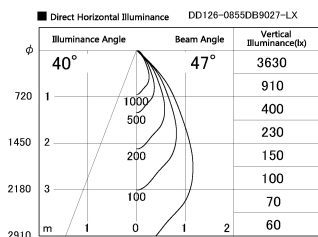

Item no. DD126-0855DB9027-LX

Series Name: Cledy versa L-G
(DD126_AG-LX)

Dark Mirror Reflector

Installation	Recessed mount
Type	Lens type adjustable downlight : Antiglare type
Fixture wattage	7.4W
Beam angle	48deg
Color Temp.	2700K
CRI	Ra>90
Luminous	558 lm
Body	Die-castaluminumalloy
Body finish	N/A
Trim finish	Black
Reflector finish	Dark Mirror
IP Rate	IP20
Light source	COB module
Input Voltage	AC220~240V
Dimming Type	Non-Dimmable
Certificate	CE,CCC
Cut Hole	100mm