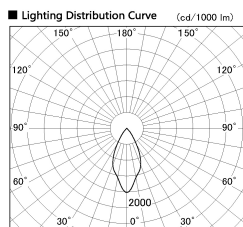

Item no. DD126-0855DB9027-LX

Series Name: Cledy versa L-G
(DD126_AG-LX)

Dark Mirror Reflector

Installation	Recessed mount
Type	Lens type adjustable downlight : Antiglare type
Fixture wattage	7.4W
Beam angle	48deg
Color Temp.	2700K
CRI	Ra>90
Luminous	558 lm
Body	Die-castaluminumalloy
Body finish	N/A
Trim finish	Black
Reflector finish	Dark Mirror
IP Rate	IP20
Light source	COB module
Input Voltage	AC220~240V
Dimming Type	Non-Dimmable
Certificate	CE,CCC
Cut Hole	100mm