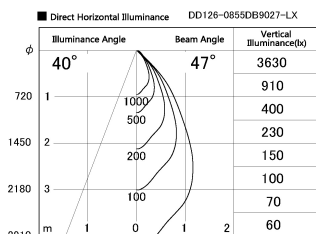

Item no. DD126-0855DB9027-LX

Series Name: Cledy versa L-G
(DD126_AG-LX)

Dark Mirror Reflector

Installation	Recessed mount
Type	Lens type adjustable downlight : Antiglare type
Fixture wattage	7.4W
Beam angle	48deg
Color Temp.	2700K
CRI	Ra>90
Luminous	558 lm
Body	Die-castaluminumalloy
Body finish	N/A
Trim finish	Black
Reflector finish	Dark Mirror
IP Rate	IP20
Light source	COB module
Input Voltage	AC220~240V
Dimming Type	Non-Dimmable
Certificate	CE,CCC
Cut Hole	100mm