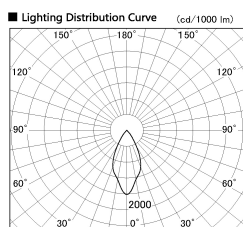

Item no. DD126-0855DB9027-LX

Series Name: Cledy versa L-G
(DD126_AG-LX)

Dark Mirror Reflector

Installation	Recessed mount
Type	Lens type adjustable downlight : Antiglare type
Fixture wattage	7.4W
Beam angle	48deg
Color Temp.	2700K
CRI	Ra>90
Luminous	558 lm
Body	Die-castaluminumalloy
Body finish	N/A
Trim finish	Black
Reflector finish	Dark Mirror
IP Rate	IP20
Light source	COB module
Input Voltage	AC220~240V
Dimming Type	Non-Dimmable
Certificate	CE,CCC
Cut Hole	100mm