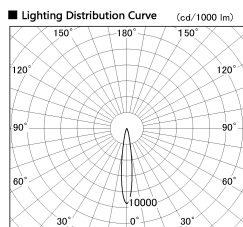

Item no. DD126-4015DB9030-LX

Series Name: Cledy versa L-G
(DD126_AG-LX)

Dark Mirror Reflector

■ Direct Horizontal Illuminance DD126-4015DB9030-LX

φ	Illuminance Angle	Beam Angle	Vertical Illuminance (lx)
240	14°	15°	119490
1	50000		29870
	20000		13280
490	10000		7470
2	5000		4780
730			3320
3			2440
980			1870

Installation	Recessed mount
Type	Lens type adjustable downlight : Antiglare type
Fixture wattage	38.5W
Beam angle	15deg
Color Temp.	3000K
CRI	Ra>90
Luminous	3130 lm
Body	Die-castaluminumalloy
Body finish	N/A
Trim finish	Black
Reflector finish	Dark Mirror
IP Rate	IP20
Light source	COB module
Input Voltage	AC220~240V
Dimming Type	Non-Dimmable
Certificate	CE,CCC
Cut Hole	150mm