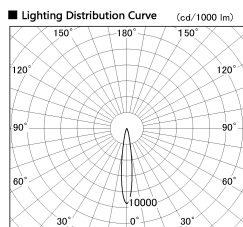

Item no. DD126-4015DB9030-LX

Series Name: Cledy versa L-G
(DD126_AG-LX)

Dark Mirror Reflector

■ Direct Horizontal Illuminance DD126-4015DB9030-LX

φ	Illuminance Angle	Beam Angle	Vertical Illuminance (lx)
14°		15°	119490
240	50000		29870
490	20000		13280
730	10000		7470
980	5000		4780
			3320
			2440
			1870

Installation	Recessed mount
Type	Lens type adjustable downlight : Antiglare type
Fixture wattage	38.5W
Beam angle	15deg
Color Temp.	3000K
CRI	Ra>90
Luminous	3130 lm
Body	Die-castaluminumalloy
Body finish	N/A
Trim finish	Black
Reflector finish	Dark Mirror
IP Rate	IP20
Light source	COB module
Input Voltage	AC220~240V
Dimming Type	Non-Dimmable
Certificate	CE,CCC
Cut Hole	150mm