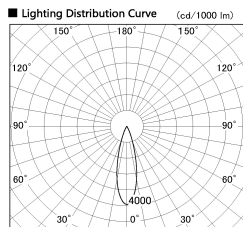

Item no. DD126-4025DB9030-LX

Series Name: Cledy versa L-G
(DD126_AG-LX)

Dark Mirror Reflector

■ Direct Horizontal Illuminance DD126-4025DB9030-LX

φ	Illuminance Angle	Beam Angle	Vertical Illuminance (lx)
440	25°	27°	53460
13370			13370
5940			5940
3340			3340
2140			2140
1490			1490
1090			1090
840			840

Installation	Recessed mount
Type	Lens type adjustable downlight : Antiglare type
Fixture wattage	38.5W
Beam angle	27deg
Color Temp.	3000K
CRI	Ra>90
Luminous	3375 lm
Body	Die-castaluminumalloy
Body finish	N/A
Trim finish	Black
Reflector finish	Dark Mirror
IP Rate	IP20
Light source	COB module
Input Voltage	AC220~240V
Dimming Type	Non-Dimmable
Certificate	CE,CCC
Cut Hole	150mm