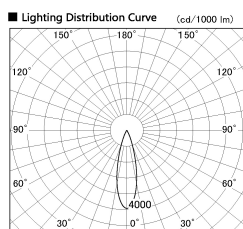

Item no. DD126-4025DB9030-LX

Series Name: Cledy versa L-G
(DD126_AG-LX)

Dark Mirror Reflector

Installation	Recessed mount
Type	Lens type adjustable downlight : Antiglare type
Fixture wattage	38.5W
Beam angle	27deg
Color Temp.	3000K
CRI	Ra>90
Luminous	3375 lm
Body	Die-castaluminumalloy
Body finish	N/A
Trim finish	Black
Reflector finish	Dark Mirror
IP Rate	IP20
Light source	COB module
Input Voltage	AC220~240V
Dimming Type	Non-Dimmable
Certificate	CE,CCC
Cut Hole	150mm

Direct Horizontal Illuminance DD126-4025DB9030-LX

φ	Illuminance Angle	Beam Angle	Vertical Illuminance (lx)
440	25°	27°	53460
880			13370
1330			5940
1770			3340
			2140
			1490
			1090
			840