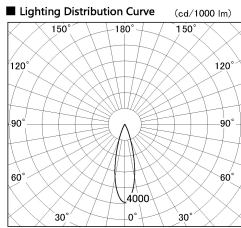

Item no. DD126-4025DB9030-LX

Series Name: Cledy versa L-G
(DD126_AG-LX)

Dark Mirror Reflector

Direct Horizontal Illuminance DD126-4025DB9030-LX

φ	Illuminance Angle	Beam Angle	Vertical Illuminance (lx)
440	25°	27°	53460
880			13370
1330			5940
1770			3340
			2140
			1490
			1090
			840

Installation	Recessed mount
Type	Lens type adjustable downlight : Antiglare type
Fixture wattage	38.5W
Beam angle	27deg
Color Temp.	3000K
CRI	Ra>90
Luminous	3375 lm
Body	Die-castaluminumalloy
Body finish	N/A
Trim finish	Black
Reflector finish	Dark Mirror
IP Rate	IP20
Light source	COB module
Input Voltage	AC220~240V
Dimming Type	Non-Dimmable
Certificate	CE,CCC
Cut Hole	150mm