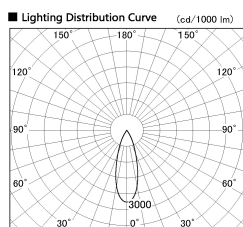

Item no. DD126-4035DB9030-LX

Series Name: Cledy versa L-G
(DD126_AG-LX)

Dark Mirror Reflector

■ Direct Horizontal Illuminance DD126-4035DB9030-LX

φ	Illuminance Angle	Beam Angle	Vertical Illuminance (lx)
530	30°	32°	36310
1070			9080
1600			4030
2140			2270
			1450
			1010
			740
			570

Installation	Recessed mount
Type	Lens type adjustable downlight : Antiglare type
Fixture wattage	38.5W
Beam angle	32deg
Color Temp.	3000K
CRI	Ra>90
Luminous	3330 lm
Body	Die-castaluminumalloy
Body finish	N/A
Trim finish	Black
Reflector finish	Dark Mirror
IP Rate	IP20
Light source	COB module
Input Voltage	AC220~240V
Dimming Type	Non-Dimmable
Certificate	CE,CCC
Cut Hole	150mm