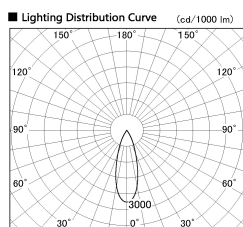

Item no. DD126-4035DB9030-LX

Series Name: Cledy versa L-G  
(DD126\_AG-LX)

Dark Mirror Reflector

■ Direct Horizontal Illuminance DD126-4035DB9030-LX

φ	Illuminance Angle	Beam Angle	Vertical Illuminance (lx)
530	30°	32°	36310
1070			9080
1600			4030
2140			2270
			1450
			1010
			740
			570

Installation	Recessed mount
Type	Lens type adjustable downlight : Antiglare type
Fixture wattage	38.5W
Beam angle	32deg
Color Temp.	3000K
CRI	Ra>90
Luminous	3330 lm
Body	Die-castaluminumalloy
Body finish	N/A
Trim finish	Black
Reflector finish	Dark Mirror
IP Rate	IP20
Light source	COB module
Input Voltage	AC220~240V
Dimming Type	Non-Dimmable
Certificate	CE,CCC
Cut Hole	150mm