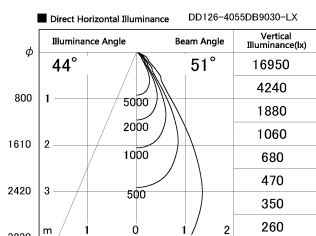

Item no. DD126-4055DB9030-LX

Series Name: Cledy versa L-G
(DD126_AG-LX)

Dark Mirror Reflector

Installation	Recessed mount
Type	Lens type adjustable downlight : Antiglare type
Fixture wattage	38.5W
Beam angle	51deg
Color Temp.	3000K
CRI	Ra>90
Luminous	2885 lm
Body	Die-castaluminumalloy
Body finish	N/A
Trim finish	Black
Reflector finish	Dark Mirror
IP Rate	IP20
Light source	COB module
Input Voltage	AC220~240V
Dimming Type	Non-Dimmable
Certificate	CE,CCC
Cut Hole	150mm