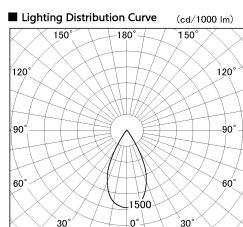

Item no. DD126-4055DB9030-LX

Series Name: Cledy versa L-G
(DD126_AG-LX)

Dark Mirror Reflector

Installation	Recessed mount
Type	Lens type adjustable downlight : Antiglare type
Fixture wattage	38.5W
Beam angle	51deg
Color Temp.	3000K
CRI	Ra>90
Luminous	2885 lm
Body	Die-castaluminumalloy
Body finish	N/A
Trim finish	Black
Reflector finish	Dark Mirror
IP Rate	IP20
Light source	COB module
Input Voltage	AC220~240V
Dimming Type	Non-Dimmable
Certificate	CE,CCC
Cut Hole	150mm