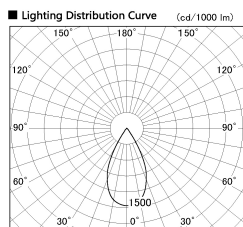

Item no. DD126-4055DB9030-LX

Series Name: Cledy versa L-G  
(DD126\_AG-LX)

Dark Mirror Reflector

■ Direct Horizontal Illuminance DD126-4055DB9030-LX

φ	Illuminance Angle	Beam Angle	Vertical Illuminance (lx)		
800	44°	51°	16950		
1			4240		
1610			1880		
2			1060		
2420			680		
3			470		
3230			350		
m	1	0	1	2	260

Installation	Recessed mount
Type	Lens type adjustable downlight : Antiglare type
Fixture wattage	38.5W
Beam angle	51deg
Color Temp.	3000K
CRI	Ra>90
Luminous	2885 lm
Body	Die-castaluminumalloy
Body finish	N/A
Trim finish	Black
Reflector finish	Dark Mirror
IP Rate	IP20
Light source	COB module
Input Voltage	AC220~240V
Dimming Type	Non-Dimmable
Certificate	CE,CCC
Cut Hole	150mm