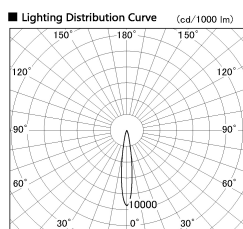

Item no. DD126-3715DB9030-LX

Series Name: Cledy versa L-G  
(DD126\_AG-LX)

Dark Mirror Reflector

■ Direct Horizontal Illuminance DD126-3715DB9030-LX

φ	Illuminance Angle	Beam Angle	Vertical Illuminance (lx)
240	14°	15°	114150
1	50000		28540
	20000		12680
490	2		7130
	10000		4570
730	3		3170
	5000		2330
980	m	2.0	1780

Installation	Recessed mount
Type	Lens type adjustable downlight : Antiglare type
Fixture wattage	35.5W
Beam angle	15deg
Color Temp.	3000K
CRI	Ra>90
Luminous	2990 lm
Body	Die-castaluminumalloy
Body finish	N/A
Trim finish	Black
Reflector finish	Dark Mirror
IP Rate	IP20
Light source	COB module
Input Voltage	AC220~240V
Dimming Type	Non-Dimmable
Certificate	CE,CCC
Cut Hole	150mm