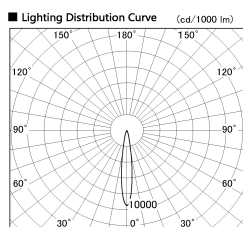

Item no. DD126-3715DB9030-LX

Series Name: Cledy versa L-G  
(DD126\_AG-LX)

Dark Mirror Reflector

■ Direct Horizontal Illuminance DD126-3715DB9030-LX

φ	Illuminance Angle	Beam Angle	Vertical Illuminance (lx)
240	14°	15°	114150
480	5000		28540
730	20000		12680
980	10000		7130
	5000		4570
			3170
			2330
			1780

Installation	Recessed mount
Type	Lens type adjustable downlight : Antiglare type
Fixture wattage	35.5W
Beam angle	15deg
Color Temp.	3000K
CRI	Ra>90
Luminous	2990 lm
Body	Die-castaluminumalloy
Body finish	N/A
Trim finish	Black
Reflector finish	Dark Mirror
IP Rate	IP20
Light source	COB module
Input Voltage	AC220~240V
Dimming Type	Non-Dimmable
Certificate	CE,CCC
Cut Hole	150mm