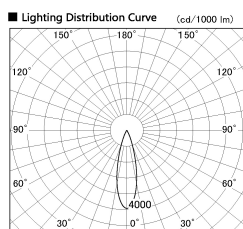

Item no. DD126-3725DB9030-LX

Series Name: Cledy versa L-G
(DD126_AG-LX)

Dark Mirror Reflector

| | |
|------------------|--|
| Installation | Recessed mount |
| Type | Lens type adjustable downlight : Antiglare type |
| Fixture wattage | 35.5W |
| Beam angle | 27deg |
| Color Temp. | 3000K |
| CRI | Ra>90 |
| Luminous | 3211 lm |
| Body | Die-castaluminumalloy |
| Body finish | N/A |
| Trim finish | Black |
| Reflector finish | Dark Mirror |
| IP Rate | IP20 |
| Light source | COB module |
| Input Voltage | AC220~240V |
| Dimming Type | Non-Dimmable |
| Certificate | CE,CCC |
| Cut Hole | 150mm |

Direct Horizontal Illuminance DD126-3725DB9030-LX

| φ | Illuminance Angle | Beam Angle | Vertical Illuminance (lx) |
|------|-------------------|------------|---------------------------|
| 25° | | 27° | 50870 |
| 440 | 20000 | | 12720 |
| | 10000 | | 5650 |
| 880 | 5000 | | 3180 |
| 1330 | 2000 | | 2030 |
| 1770 | 1000 | | 1410 |
| | 500 | | 1040 |
| | 250 | | 790 |