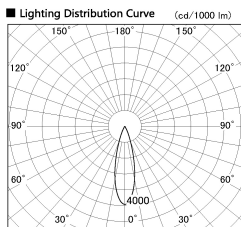

Item no. DD126-3725DB9030-LX

Series Name: Cledy versa L-G  
(DD126\_AG-LX)

Dark Mirror Reflector

Installation	Recessed mount
Type	Lens type adjustable downlight : Antiglare type
Fixture wattage	35.5W
Beam angle	27deg
Color Temp.	3000K
CRI	Ra>90
Luminous	3211 lm
Body	Die-castaluminumalloy
Body finish	N/A
Trim finish	Black
Reflector finish	Dark Mirror
IP Rate	IP20
Light source	COB module
Input Voltage	AC220~240V
Dimming Type	Non-Dimmable
Certificate	CE,CCC
Cut Hole	150mm