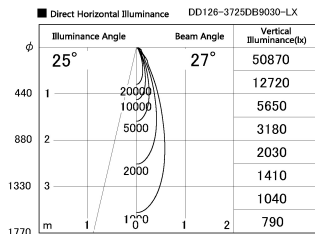

Item no. DD126-3725DB9030-LX

Series Name: Cledy versa L-G  
(DD126\_AG-LX)

Dark Mirror Reflector

Installation	Recessed mount
Type	Lens type adjustable downlight : Antiglare type
Fixture wattage	35.5W
Beam angle	27deg
Color Temp.	3000K
CRI	Ra>90
Luminous	3211 lm
Body	Die-castaluminumalloy
Body finish	N/A
Trim finish	Black
Reflector finish	Dark Mirror
IP Rate	IP20
Light source	COB module
Input Voltage	AC220~240V
Dimming Type	Non-Dimmable
Certificate	CE,CCC
Cut Hole	150mm