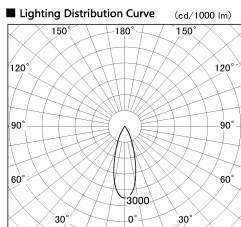

Item no. DD126-3735DB9030-LX

Series Name: Cledy versa L-G
(DD126_AG-LX)

Dark Mirror Reflector

Installation	Recessed mount
Type	Lens type adjustable downlight : Antiglare type
Fixture wattage	35.5W
Beam angle	32deg
Color Temp.	3000K
CRI	Ra>90
Luminous	3168 lm
Body	Die-castaluminumalloy
Body finish	N/A
Trim finish	Black
Reflector finish	Dark Mirror
IP Rate	IP20
Light source	COB module
Input Voltage	AC220~240V
Dimming Type	Non-Dimmable
Certificate	CE,CCC
Cut Hole	150mm