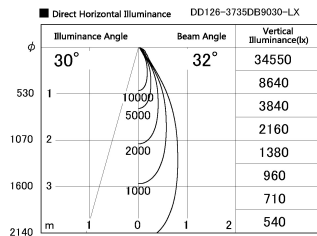

Item no. DD126-3735DB9030-LX

Series Name: Cledy versa L-G
(DD126_AG-LX)

Dark Mirror Reflector

Installation	Recessed mount
Type	Lens type adjustable downlight : Antiglare type
Fixture wattage	35.5W
Beam angle	32deg
Color Temp.	3000K
CRI	Ra>90
Luminous	3168 lm
Body	Die-castaluminumalloy
Body finish	N/A
Trim finish	Black
Reflector finish	Dark Mirror
IP Rate	IP20
Light source	COB module
Input Voltage	AC220~240V
Dimming Type	Non-Dimmable
Certificate	CE,CCC
Cut Hole	150mm