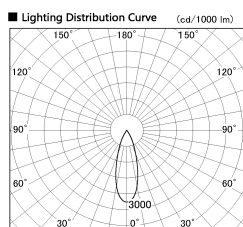

Item no. DD126-3735DB9030-LX

Series Name: Cledy versa L-G  
(DD126\_AG-LX)

Dark Mirror Reflector

■ Direct Horizontal Illuminance DD126-3735DB9030-LX

φ	Illuminance Angle	Beam Angle	Vertical Illuminance (lx)
530	30°	32°	34550
1070			8640
1600			3840
2140			2160
			1380
			960
			710
			540

Installation	Recessed mount
Type	Lens type adjustable downlight : Antiglare type
Fixture wattage	35.5W
Beam angle	32deg
Color Temp.	3000K
CRI	Ra>90
Luminous	3168 lm
Body	Die-castaluminumalloy
Body finish	N/A
Trim finish	Black
Reflector finish	Dark Mirror
IP Rate	IP20
Light source	COB module
Input Voltage	AC220~240V
Dimming Type	Non-Dimmable
Certificate	CE,CCC
Cut Hole	150mm