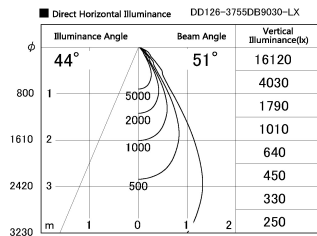

Item no. DD126-3755DB9030-LX

Series Name: Cledy versa L-G  
(DD126\_AG-LX)

Dark Mirror Reflector

Installation	Recessed mount
Type	Lens type adjustable downlight : Antiglare type
Fixture wattage	35.5W
Beam angle	51deg
Color Temp.	3000K
CRI	Ra>90
Luminous	2745 lm
Body	Die-castaluminumalloy
Body finish	N/A
Trim finish	Black
Reflector finish	Dark Mirror
IP Rate	IP20
Light source	COB module
Input Voltage	AC220~240V
Dimming Type	Non-Dimmable
Certificate	CE,CCC
Cut Hole	150mm