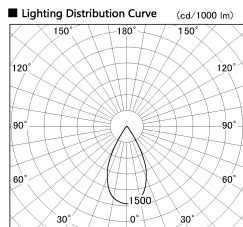

Item no. DD126-3755DB9030-LX

Series Name: Cledy versa L-G  
(DD126\_AG-LX)

Dark Mirror Reflector

Installation	Recessed mount
Type	Lens type adjustable downlight : Antiglare type
Fixture wattage	35.5W
Beam angle	51deg
Color Temp.	3000K
CRI	Ra>90
Luminous	2745 lm
Body	Die-castaluminumalloy
Body finish	N/A
Trim finish	Black
Reflector finish	Dark Mirror
IP Rate	IP20
Light source	COB module
Input Voltage	AC220~240V
Dimming Type	Non-Dimmable
Certificate	CE,CCC
Cut Hole	150mm