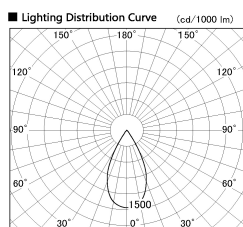

Item no. DD126-3755DB9030-LX

Series Name: Cledy versa L-G
(DD126_AG-LX)

Dark Mirror Reflector

Installation	Recessed mount
Type	Lens type adjustable downlight : Antiglare type
Fixture wattage	35.5W
Beam angle	51deg
Color Temp.	3000K
CRI	Ra>90
Luminous	2745 lm
Body	Die-castaluminumalloy
Body finish	N/A
Trim finish	Black
Reflector finish	Dark Mirror
IP Rate	IP20
Light source	COB module
Input Voltage	AC220~240V
Dimming Type	Non-Dimmable
Certificate	CE,CCC
Cut Hole	150mm