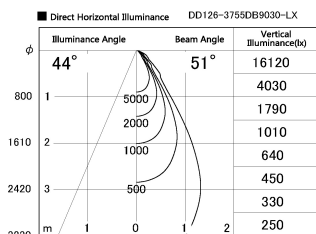

Item no. DD126-3755DB9030-LX

Series Name: Cledy versa L-G
(DD126_AG-LX)

Dark Mirror Reflector

Installation	Recessed mount
Type	Lens type adjustable downlight : Antiglare type
Fixture wattage	35.5W
Beam angle	51deg
Color Temp.	3000K
CRI	Ra>90
Luminous	2745 lm
Body	Die-castaluminumalloy
Body finish	N/A
Trim finish	Black
Reflector finish	Dark Mirror
IP Rate	IP20
Light source	COB module
Input Voltage	AC220~240V
Dimming Type	Non-Dimmable
Certificate	CE,CCC
Cut Hole	150mm