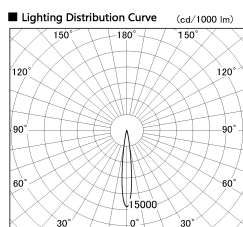

Item no. DD126-2515DB9030-LX

Series Name: Cledy versa L-G
(DD126_AG-LX)

Dark Mirror Reflector

Installation	Recessed mount
Type	Lens type adjustable downlight : Antiglare type
Fixture wattage	24W
Beam angle	14deg
Color Temp.	3000K
CRI	Ra>90
Luminous	1745 lm
Body	Die-castaluminumalloy
Body finish	N/A
Trim finish	Black
Reflector finish	Dark Mirror
IP Rate	IP20
Light source	COB module
Input Voltage	AC220~240V
Dimming Type	Non-Dimmable
Certificate	CE,CCC
Cut Hole	125mm

Direct Horizontal Illuminance DD126-2515DB9030-LX

φ	Illuminance Angle	Beam Angle	Vertical Illuminance (lx)
210	12°	13°	101610
1	50000		25400
20000			11290
420	2		6350
10000			4060
5000			2820
630	3		2070
840	m	1	2070
		2	1590