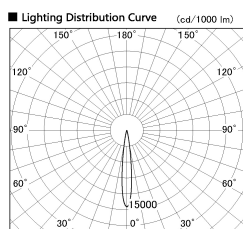

Item no. DD126-2515DB9030-LX

Series Name: Cledy versa L-G
(DD126_AG-LX)

Dark Mirror Reflector

Installation	Recessed mount
Type	Lens type adjustable downlight : Antiglare type
Fixture wattage	24W
Beam angle	14deg
Color Temp.	3000K
CRI	Ra>90
Luminous	1745 lm
Body	Die-castaluminumalloy
Body finish	N/A
Trim finish	Black
Reflector finish	Dark Mirror
IP Rate	IP20
Light source	COB module
Input Voltage	AC220~240V
Dimming Type	Non-Dimmable
Certificate	CE,CCC
Cut Hole	125mm

Direct Horizontal Illuminance DD126-2515DB9030-LX

φ	Illuminance Angle	Beam Angle	Vertical Illuminance (lx)
210	12°	13°	101610
1	50000		25400
20000			11290
420	2		6350
10000			4060
630	3		2820
5000			2070
840	m	1	2070
		2	1590