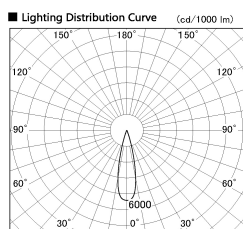

Item no. DD126-2525DB9030-LX

Series Name: Cledy versa L-G
(DD126_AG-LX)

Dark Mirror Reflector

Installation	Recessed mount
Type	Lens type adjustable downlight : Antiglare type
Fixture wattage	24W
Beam angle	25deg
Color Temp.	3000K
CRI	Ra>90
Luminous	1904 lm
Body	Die-castaluminumalloy
Body finish	N/A
Trim finish	Black
Reflector finish	Dark Mirror
IP Rate	IP20
Light source	COB module
Input Voltage	AC220~240V
Dimming Type	Non-Dimmable
Certificate	CE,CCC
Cut Hole	125mm

Direct Horizontal Illuminance DD126-2525DB9030-LX

φ	Illuminance Angle	Beam Angle	Vertical Illuminance (lx)
420	24°	25°	40520
850	2000		10130
	10000		4500
1270	5000		2530
1700	2000		1620
	1000		1130
			830
			630