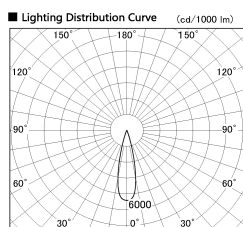

Item no. DD126-2525DB9030-LX

Series Name: Cledy versa L-G
(DD126_AG-LX)

Dark Mirror Reflector

■ Direct Horizontal Illuminance DD126-2525DB9030-LX

φ	Illuminance Angle	Beam Angle	Vertical Illuminance (lx)
420	24°	25°	40520
1			10130
850			4500
2			2530
1270			1620
3			1130
1700			830
m	1	0 1 2	630

Installation	Recessed mount
Type	Lens type adjustable downlight : Antiglare type
Fixture wattage	24W
Beam angle	25deg
Color Temp.	3000K
CRI	Ra>90
Luminous	1904 lm
Body	Die-castaluminumalloy
Body finish	N/A
Trim finish	Black
Reflector finish	Dark Mirror
IP Rate	IP20
Light source	COB module
Input Voltage	AC220~240V
Dimming Type	Non-Dimmable
Certificate	CE,CCC
Cut Hole	125mm