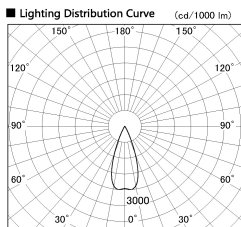

Item no. DD126-2535DB9030-LX

Series Name: Cledy versa L-G
(DD126_AG-LX)

Dark Mirror Reflector

Installation	Recessed mount
Type	Lens type adjustable downlight : Antiglare type
Fixture wattage	24W
Beam angle	38deg
Color Temp.	3000K
CRI	Ra>90
Luminous	1946 lm
Body	Die-castaluminumalloy
Body finish	N/A
Trim finish	Black
Reflector finish	Dark Mirror
IP Rate	IP20
Light source	COB module
Input Voltage	AC220~240V
Dimming Type	Non-Dimmable
Certificate	CE,CCC
Cut Hole	125mm