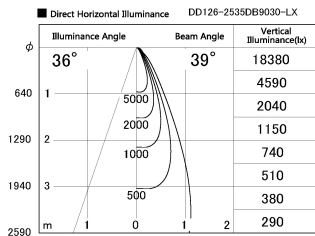

Item no. DD126-2535DB9030-LX

Series Name: Cledy versa L-G
(DD126_AG-LX)

Dark Mirror Reflector

Installation	Recessed mount
Type	Lens type adjustable downlight : Antiglare type
Fixture wattage	24W
Beam angle	38deg
Color Temp.	3000K
CRI	Ra>90
Luminous	1946 lm
Body	Die-castaluminumalloy
Body finish	N/A
Trim finish	Black
Reflector finish	Dark Mirror
IP Rate	IP20
Light source	COB module
Input Voltage	AC220~240V
Dimming Type	Non-Dimmable
Certificate	CE,CCC
Cut Hole	125mm