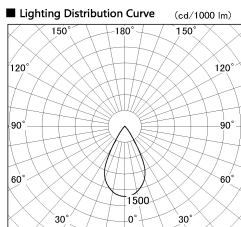

Item no. DD126-2555DB9030-LX

Series Name: Cledy versa L-G  
(DD126\_AG-LX)

Dark Mirror Reflector

Installation	Recessed mount
Type	Lens type adjustable downlight : Antiglare type
Fixture wattage	24W
Beam angle	55deg
Color Temp.	3000K
CRI	Ra>90
Luminous	1785 lm
Body	Die-castaluminumalloy
Body finish	N/A
Trim finish	Black
Reflector finish	Dark Mirror
IP Rate	IP20
Light source	COB module
Input Voltage	AC220~240V
Dimming Type	Non-Dimmable
Certificate	CE,CCC
Cut Hole	125mm