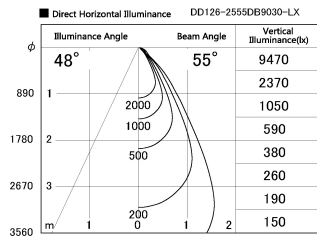

Item no. DD126-2555DB9030-LX

Series Name: Cledy versa L-G  
(DD126\_AG-LX)

Dark Mirror Reflector

Installation	Recessed mount
Type	Lens type adjustable downlight : Antiglare type
Fixture wattage	24W
Beam angle	55deg
Color Temp.	3000K
CRI	Ra>90
Luminous	1785 lm
Body	Die-castaluminumalloy
Body finish	N/A
Trim finish	Black
Reflector finish	Dark Mirror
IP Rate	IP20
Light source	COB module
Input Voltage	AC220~240V
Dimming Type	Non-Dimmable
Certificate	CE,CCC
Cut Hole	125mm