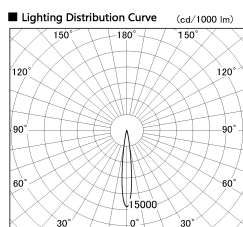

Item no. DD126-2015DB9030-LX

Series Name: Cledy versa L-G
(DD126_AG-LX)

Dark Mirror Reflector

Installation	Recessed mount
Type	Lens type adjustable downlight : Antiglare type
Fixture wattage	18.6W
Beam angle	14deg
Color Temp.	3000K
CRI	Ra>90
Luminous	1355 lm
Body	Die-castaluminumalloy
Body finish	N/A
Trim finish	Black
Reflector finish	Dark Mirror
IP Rate	IP20
Light source	COB module
Input Voltage	AC220~240V
Dimming Type	Non-Dimmable
Certificate	CE,CCC
Cut Hole	125mm

Direct Horizontal Illuminance DD126-2015DB9030-LX

φ	Illuminance Angle	Beam Angle	Vertical Illuminance (lx)
210	12°	13°	78900
1			19730
420			8770
2			4930
630			3160
3			2190
840			1610
m	1	0	1230