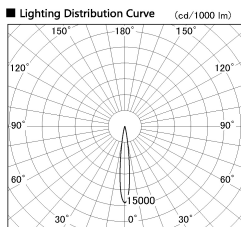

Item no. DD126-2015DB9030-LX

Series Name: Cledy versa L-G
(DD126_AG-LX)

Dark Mirror Reflector

■ Direct Horizontal Illuminance DD126-2015DB9030-LX

φ	Illuminance Angle	Beam Angle	Vertical Illuminance (lx)
210	12°	13°	78900
1			19730
			8770
420			4930
2			3160
630			2190
3			1610
840	m	1 0 1 2	1230

Installation	Recessed mount
Type	Lens type adjustable downlight : Antiglare type
Fixture wattage	18.6W
Beam angle	14deg
Color Temp.	3000K
CRI	Ra>90
Luminous	1355 lm
Body	Die-castaluminumalloy
Body finish	N/A
Trim finish	Black
Reflector finish	Dark Mirror
IP Rate	IP20
Light source	COB module
Input Voltage	AC220~240V
Dimming Type	Non-Dimmable
Certificate	CE,CCC
Cut Hole	125mm