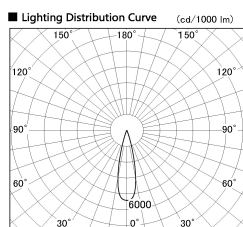

Item no. DD126-2025DB9030-LX

Series Name: Cledy versa L-G  
(DD126\_AG-LX)

Dark Mirror Reflector

Installation	Recessed mount
Type	Lens type adjustable downlight : Antiglare type
Fixture wattage	18.6W
Beam angle	25deg
Color Temp.	3000K
CRI	Ra>90
Luminous	1479 lm
Body	Die-castaluminumalloy
Body finish	N/A
Trim finish	Black
Reflector finish	Dark Mirror
IP Rate	IP20
Light source	COB module
Input Voltage	AC220~240V
Dimming Type	Non-Dimmable
Certificate	CE,CCC
Cut Hole	125mm

Direct Horizontal Illuminance DD126-2025DB9030-LX

φ	Illuminance Angle	Beam Angle	Vertical Illuminance (lx)
420	24°	25°	31470
850			7870
1270			3500
1700			1970
			2000
			1260
			870
			640
			490