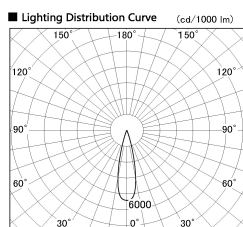

Item no. DD126-2025DB9030-LX

Series Name: Cledy versa L-G  
(DD126\_AG-LX)

Dark Mirror Reflector

Installation	Recessed mount
Type	Lens type adjustable downlight : Antiglare type
Fixture wattage	18.6W
Beam angle	25deg
Color Temp.	3000K
CRI	Ra>90
Luminous	1479 lm
Body	Die-castaluminumalloy
Body finish	N/A
Trim finish	Black
Reflector finish	Dark Mirror
IP Rate	IP20
Light source	COB module
Input Voltage	AC220~240V
Dimming Type	Non-Dimmable
Certificate	CE,CCC
Cut Hole	125mm

Direct Horizontal Illuminance DD126-2025DB9030-LX

Illuminance Angle	Beam Angle	Vertical Illuminance (lx)
24°	25°	31470
		7870
		3500
		1970
		1260
		870
		640
		490