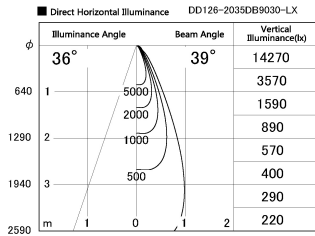

Item no. DD126-2035DB9030-LX

Series Name: Cledy versa L-G
(DD126_AG-LX)

Dark Mirror Reflector

Installation	Recessed mount
Type	Lens type adjustable downlight : Antiglare type
Fixture wattage	18.6W
Beam angle	38deg
Color Temp.	3000K
CRI	Ra>90
Luminous	1511 lm
Body	Die-castaluminumalloy
Body finish	N/A
Trim finish	Black
Reflector finish	Dark Mirror
IP Rate	IP20
Light source	COB module
Input Voltage	AC220~240V
Dimming Type	Non-Dimmable
Certificate	CE,CCC
Cut Hole	125mm