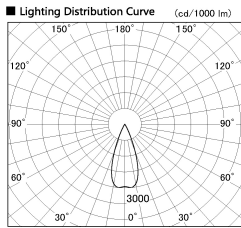

Item no. DD126-2035DB9030-LX

Series Name: Cledy versa L-G
(DD126_AG-LX)

Dark Mirror Reflector

Installation	Recessed mount
Type	Lens type adjustable downlight : Antiglare type
Fixture wattage	18.6W
Beam angle	38deg
Color Temp.	3000K
CRI	Ra>90
Luminous	1511 lm
Body	Die-castaluminumalloy
Body finish	N/A
Trim finish	Black
Reflector finish	Dark Mirror
IP Rate	IP20
Light source	COB module
Input Voltage	AC220~240V
Dimming Type	Non-Dimmable
Certificate	CE,CCC
Cut Hole	125mm