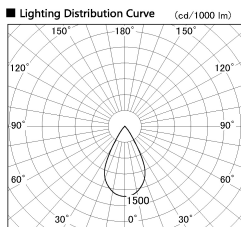

Item no. DD126-2055DB9030-LX

Series Name: Cledy versa L-G  
(DD126\_AG-LX)

Dark Mirror Reflector

Installation	Recessed mount
Type	Lens type adjustable downlight : Antiglare type
Fixture wattage	18.6W
Beam angle	55deg
Color Temp.	3000K
CRI	Ra>90
Luminous	1386 lm
Body	Die-castaluminumalloy
Body finish	N/A
Trim finish	Black
Reflector finish	Dark Mirror
IP Rate	IP20
Light source	COB module
Input Voltage	AC220~240V
Dimming Type	Non-Dimmable
Certificate	CE,CCC
Cut Hole	125mm