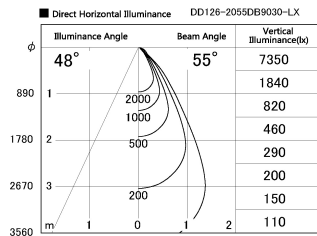

Item no. DD126-2055DB9030-LX

Series Name: Cledy versa L-G  
(DD126\_AG-LX)

Dark Mirror Reflector

Installation	Recessed mount
Type	Lens type adjustable downlight : Antiglare type
Fixture wattage	18.6W
Beam angle	55deg
Color Temp.	3000K
CRI	Ra>90
Luminous	1386 lm
Body	Die-castaluminumalloy
Body finish	N/A
Trim finish	Black
Reflector finish	Dark Mirror
IP Rate	IP20
Light source	COB module
Input Voltage	AC220~240V
Dimming Type	Non-Dimmable
Certificate	CE,CCC
Cut Hole	125mm