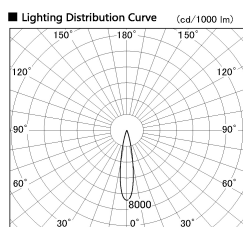

Item no. DD126-1415DB9030-LX

Series Name: Cledy versa L-G  
(DD126\_AG-LX)

Dark Mirror Reflector

Installation	Recessed mount
Type	Lens type adjustable downlight : Antiglare type
Fixture wattage	14W
Beam angle	19deg
Color Temp.	3000K
CRI	Ra>90
Luminous	1135 lm
Body	Die-castaluminumalloy
Body finish	N/A
Trim finish	Black
Reflector finish	Dark Mirror
IP Rate	IP20
Light source	COB module
Input Voltage	AC220~240V
Dimming Type	Non-Dimmable
Certificate	CE,CCC
Cut Hole	100mm

Direct Horizontal Illuminance DD126-1415DB9030-LX

φ	Illuminance Angle	Beam Angle	Vertical Illuminance (lx)
330	19°	19°	32180
1			8050
660			3580
2			2010
1000			1290
3			890
1330			660
m	1	0	500