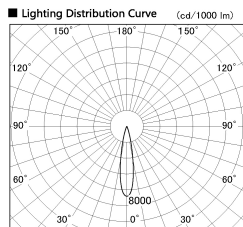

Item no. DD126-1415DB9030-LX

Series Name: Cledy versa L-G
(DD126_AG-LX)

Dark Mirror Reflector

■ Direct Horizontal Illuminance DD126-1415DB9030-LX

φ	Illuminance Angle	Beam Angle	Vertical Illuminance (lx)
330	19°	19°	32180
1			8050
			3580
660			2010
2			1290
1000			890
3			660
1330			500

Installation	Recessed mount
Type	Lens type adjustable downlight : Antiglare type
Fixture wattage	14W
Beam angle	19deg
Color Temp.	3000K
CRI	Ra>90
Luminous	1135 lm
Body	Die-cast aluminum alloy
Body finish	N/A
Trim finish	Black
Reflector finish	Dark Mirror
IP Rate	IP20
Light source	COB module
Input Voltage	AC220~240V
Dimming Type	Non-Dimmable
Certificate	CE,CCC
Cut Hole	100mm