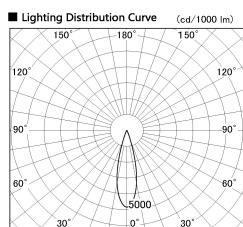

Item no. DD126-1425DB9030-LX

Series Name: Cledy versa L-G  
(DD126\_AG-LX)

Dark Mirror Reflector

Installation	Recessed mount
Type	Lens type adjustable downlight : Antiglare type
Fixture wattage	14W
Beam angle	26deg
Color Temp.	3000K
CRI	Ra>90
Luminous	1267 lm
Body	Die-castaluminumalloy
Body finish	N/A
Trim finish	Black
Reflector finish	Dark Mirror
IP Rate	IP20
Light source	COB module
Input Voltage	AC220~240V
Dimming Type	Non-Dimmable
Certificate	CE,CCC
Cut Hole	100mm

Direct Horizontal Illuminance DD126-1425DB9030-LX

φ	Illuminance Angle	Beam Angle	Vertical Illuminance (lx)
25°		26°	24670
440	10000		6170
	5000		2740
880	2000		1540
	1000		990
1330	500		690
	250		500
1770	125		390