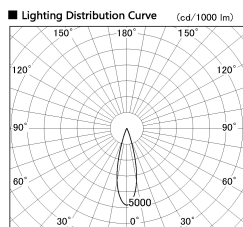

Item no. DD126-1425DB9030-LX

Series Name: Cledy versa L-G
(DD126_AG-LX)

Dark Mirror Reflector

Direct Horizontal Illuminance DD126-1425DB9030-LX

Illuminance Angle	Beam Angle	Vertical Illuminance (lx)
25°	26°	24670
10000		6170
5000		2740
2000		1540
1000		990
500		690
250		500
125		390

Installation	Recessed mount
Type	Lens type adjustable downlight : Antiglare type
Fixture wattage	14W
Beam angle	26deg
Color Temp.	3000K
CRI	Ra>90
Luminous	1267 lm
Body	Die-castaluminumalloy
Body finish	N/A
Trim finish	Black
Reflector finish	Dark Mirror
IP Rate	IP20
Light source	COB module
Input Voltage	AC220~240V
Dimming Type	Non-Dimmable
Certificate	CE,CCC
Cut Hole	100mm