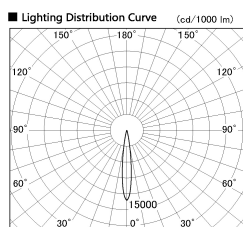

Item no. DD126-0815DB9030-LX

Series Name: Cledy versa L-G
(DD126_AG-LX)

Dark Mirror Reflector

■ Direct Horizontal Illuminance DD126-0815DB9030-LX

φ	Illuminance Angle	Beam Angle	Vertical Illuminance (fc)
1	13°	14°	31450
2			7860
3			3490
4			1970
5			1260
6			870
7			640
8			490

Installation	Recessed mount
Type	Lens type adjustable downlight : Antiglare type
Fixture wattage	7.4W
Beam angle	14deg
Color Temp.	3000K
CRI	Ra>90
Luminous	591 lm
Body	Die-castaluminumalloy
Body finish	N/A
Trim finish	Black
Reflector finish	Dark Mirror
IP Rate	IP20
Light source	COB module
Input Voltage	AC220~240V
Dimming Type	Non-Dimmable
Certificate	CE,CCC
Cut Hole	100mm