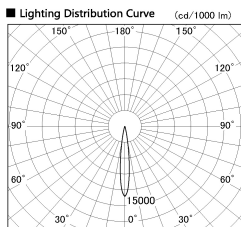

Item no. DD126-0815DB9030-LX

Series Name: Cledy versa L-G  
(DD126\_AG-LX)

Dark Mirror Reflector

■ Direct Horizontal Illuminance DD126-0815DB9030-LX

Illuminance Angle	Beam Angle	Vertical Illuminance (lx)
13°	14°	31450
		7860
		3490
		1970
		1260
		870
		640
		490

Installation	Recessed mount
Type	Lens type adjustable downlight : Antiglare type
Fixture wattage	7.4W
Beam angle	14deg
Color Temp.	3000K
CRI	Ra>90
Luminous	591 lm
Body	Die-castaluminumalloy
Body finish	N/A
Trim finish	Black
Reflector finish	Dark Mirror
IP Rate	IP20
Light source	COB module
Input Voltage	AC220~240V
Dimming Type	Non-Dimmable
Certificate	CE,CCC
Cut Hole	100mm