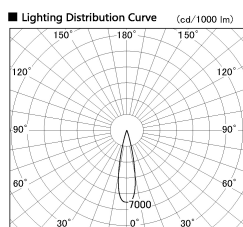

Item no. DD126-0825DB9030-LX

Series Name: Cledy versa L-G
(DD126_AG-LX)

Dark Mirror Reflector

■ Direct Horizontal Illuminance DD126-0825DB9030-LX

Illuminance Angle	Beam Angle	Vertical Illuminance (lx)
22°	23°	16530
		4130
		1840
		1030
		660
		460
		340
		260

Installation	Recessed mount
Type	Lens type adjustable downlight : Antiglare type
Fixture wattage	7.4W
Beam angle	22deg
Color Temp.	3000K
CRI	Ra>90
Luminous	649 lm
Body	Die-castaluminumalloy
Body finish	N/A
Trim finish	Black
Reflector finish	Dark Mirror
IP Rate	IP20
Light source	COB module
Input Voltage	AC220~240V
Dimming Type	Non-Dimmable
Certificate	CE,CCC
Cut Hole	100mm