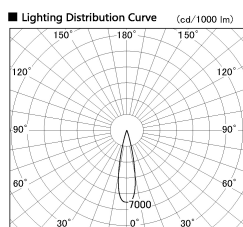

Item no. DD126-0825DB9030-LX

Series Name: Cledy versa L-G  
(DD126\_AG-LX)

Dark Mirror Reflector

■ Direct Horizontal Illuminance DD126-0825DB9030-LX

| Illuminance Angle | Beam Angle | Vertical Illuminance (lx) |
|-------------------|------------|---------------------------|
| 22°               | 23°        | 16530                     |
|                   |            | 4130                      |
|                   |            | 1840                      |
|                   |            | 1030                      |
|                   |            | 660                       |
|                   |            | 460                       |
|                   |            | 340                       |
|                   |            | 260                       |

|                  |  |
|------------------|--|
| Installation     | Recessed mount                                     |
| Type             | Lens type adjustable<br>downlight : Antiglare type |
| Fixture wattage  | 7.4W   |
| Beam angle       | 22deg  |
| Color Temp.      | 3000K  |
| CRI              | Ra>90  |
| Luminous         | 649 lm   |
| Body             | Die-castaluminumalloy                              |
| Body finish      | N/A  |
| Trim finish      | Black  |
| Reflector finish | Dark Mirror  |
| IP Rate          | IP20   |
| Light source     | COB module   |
| Input Voltage    | AC220~240V   |
| Dimming Type     | Non-Dimmable                                       |
| Certificate      | CE,CCC   |
| Cut Hole         | 100mm  |