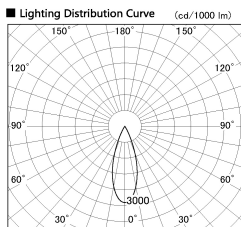

Item no. DD126-0835DB9030-LX

Series Name: Cledy versa L-G
(DD126_AG-LX)

Dark Mirror Reflector

Direct Horizontal Illuminance DD126-0835DB9030-LX

Illuminance Angle	Beam Angle	Vertical Illuminance (lx)
32°	34°	7190
		1800
		800
		450
		290
		200
		150
		110

Installation	Recessed mount
Type	Lens type adjustable downlight : Antiglare type
Fixture wattage	7.4W
Beam angle	34deg
Color Temp.	3000K
CRI	Ra>90
Luminous	620 lm
Body	Die-castaluminumalloy
Body finish	N/A
Trim finish	Black
Reflector finish	Dark Mirror
IP Rate	IP20
Light source	COB module
Input Voltage	AC220~240V
Dimming Type	Non-Dimmable
Certificate	CE,CCC
Cut Hole	100mm