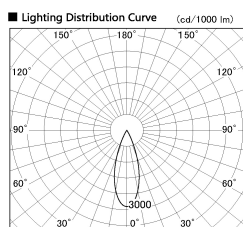

Item no. DD126-0835DB9030-LX

Series Name: Cledy versa L-G
(DD126_AG-LX)

Dark Mirror Reflector

■ Direct Horizontal Illuminance DD126-0835DB9030-LX

φ	Illuminance Angle	Beam Angle	Vertical Illuminance (lx)
570	32°	34°	7190
1140			1800
1720			800
2290			450
			290
			200
			150
			110

Installation	Recessed mount
Type	Lens type adjustable downlight : Antiglare type
Fixture wattage	7.4W
Beam angle	34deg
Color Temp.	3000K
CRI	Ra>90
Luminous	620 lm
Body	Die-castaluminumalloy
Body finish	N/A
Trim finish	Black
Reflector finish	Dark Mirror
IP Rate	IP20
Light source	COB module
Input Voltage	AC220~240V
Dimming Type	Non-Dimmable
Certificate	CE,CCC
Cut Hole	100mm