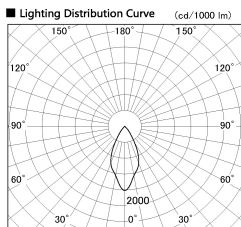

Item no. DD126-0855DB9030-LX

Series Name: Cledy versa L-G  
(DD126\_AG-LX)

Dark Mirror Reflector

Installation	Recessed mount
Type	Lens type adjustable downlight : Antiglare type
Fixture wattage	7.4W
Beam angle	48deg
Color Temp.	3000K
CRI	Ra>90
Luminous	581 lm
Body	Die-castaluminumalloy
Body finish	N/A
Trim finish	Black
Reflector finish	Dark Mirror
IP Rate	IP20
Light source	COB module
Input Voltage	AC220~240V
Dimming Type	Non-Dimmable
Certificate	CE,CCC
Cut Hole	100mm