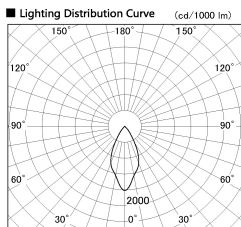

Item no. DD126-0855DB9030-LX

Series Name: Cledy versa L-G
(DD126_AG-LX)

Dark Mirror Reflector

Installation	Recessed mount
Type	Lens type adjustable downlight : Antiglare type
Fixture wattage	7.4W
Beam angle	48deg
Color Temp.	3000K
CRI	Ra>90
Luminous	581 lm
Body	Die-castaluminumalloy
Body finish	N/A
Trim finish	Black
Reflector finish	Dark Mirror
IP Rate	IP20
Light source	COB module
Input Voltage	AC220~240V
Dimming Type	Non-Dimmable
Certificate	CE,CCC
Cut Hole	100mm