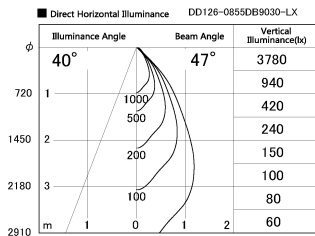

Item no. DD126-0855DB9030-LX

Series Name: Cledy versa L-G  
(DD126\_AG-LX)

Dark Mirror Reflector

Installation	Recessed mount
Type	Lens type adjustable downlight : Antiglare type
Fixture wattage	7.4W
Beam angle	48deg
Color Temp.	3000K
CRI	Ra>90
Luminous	581 lm
Body	Die-castaluminumalloy
Body finish	N/A
Trim finish	Black
Reflector finish	Dark Mirror
IP Rate	IP20
Light source	COB module
Input Voltage	AC220~240V
Dimming Type	Non-Dimmable
Certificate	CE,CCC
Cut Hole	100mm