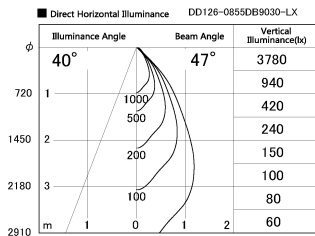

Item no. DD126-0855DB9030-LX

Series Name: Cledy versa L-G
(DD126_AG-LX)

Dark Mirror Reflector

Installation	Recessed mount
Type	Lens type adjustable downlight : Antiglare type
Fixture wattage	7.4W
Beam angle	48deg
Color Temp.	3000K
CRI	Ra>90
Luminous	581 lm
Body	Die-castaluminumalloy
Body finish	N/A
Trim finish	Black
Reflector finish	Dark Mirror
IP Rate	IP20
Light source	COB module
Input Voltage	AC220~240V
Dimming Type	Non-Dimmable
Certificate	CE,CCC
Cut Hole	100mm