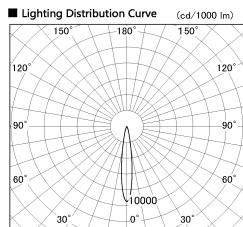

Item no. DD126-4015DB9035-LX

Series Name: Cledy versa L-G
(DD126_AG-LX)

Dark Mirror Reflector

■ Direct Horizontal Illuminance DD126-4015DB9035-LX

φ	Illuminance Angle	Beam Angle	Vertical Illuminance (lx)
240	14°	15°	124270
1	50000		31070
	20000		13810
490	10000		7770
2	5000		4970
730			3450
3			2540
980	m	1 0 1 2	1940

Installation	Recessed mount
Type	Lens type adjustable downlight : Antiglare type
Fixture wattage	38.5W
Beam angle	15deg
Color Temp.	3500K
CRI	Ra>90
Luminous	3255 lm
Body	Die-castaluminumalloy
Body finish	N/A
Trim finish	Black
Reflector finish	Dark Mirror
IP Rate	IP20
Light source	COB module
Input Voltage	AC220~240V
Dimming Type	Non-Dimmable
Certificate	CE,CCC
Cut Hole	150mm