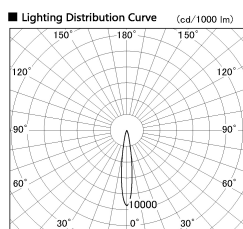

Item no. DD126-4015DB9035-LX

Series Name: Cledy versa L-G
(DD126_AG-LX)

Dark Mirror Reflector

■ Direct Horizontal Illuminance DD126-4015DB9035-LX

φ	Illuminance Angle	Beam Angle	Vertical Illuminance (lx)		
240	14°	15°	124270		
1			31070		
490			13810		
2			7770		
730			4970		
3			3450		
980			2540		
m	1	0	1	2	1940

Installation	Recessed mount
Type	Lens type adjustable downlight : Antiglare type
Fixture wattage	38.5W
Beam angle	15deg
Color Temp.	3500K
CRI	Ra>90
Luminous	3255 lm
Body	Die-castaluminumalloy
Body finish	N/A
Trim finish	Black
Reflector finish	Dark Mirror
IP Rate	IP20
Light source	COB module
Input Voltage	AC220~240V
Dimming Type	Non-Dimmable
Certificate	CE,CCC
Cut Hole	150mm