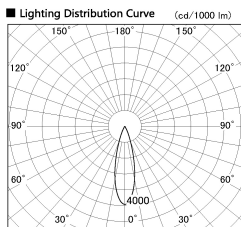

Item no. DD126-4025DB9035-LX

Series Name: Cledy versa L-G
(DD126_AG-LX)

Dark Mirror Reflector

■ Direct Horizontal Illuminance DD126-4025DB9035-LX

φ	Illuminance Angle	Beam Angle	Vertical Illuminance (lx)
	25°	27°	55600
440	2000	10000	13900
880	5000		6180
1330	2000		3480
1770			2220
			1540
			1130
			870

Installation	Recessed mount
Type	Lens type adjustable downlight : Antiglare type
Fixture wattage	38.5W
Beam angle	27deg
Color Temp.	3500K
CRI	Ra>90
Luminous	3510 lm
Body	Die-castaluminumalloy
Body finish	N/A
Trim finish	Black
Reflector finish	Dark Mirror
IP Rate	IP20
Light source	COB module
Input Voltage	AC220~240V
Dimming Type	Non-Dimmable
Certificate	CE,CCC
Cut Hole	150mm