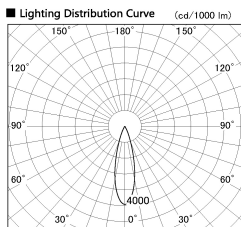

Item no. DD126-4025DB9035-LX

Series Name: Cledy versa L-G
(DD126_AG-LX)

Dark Mirror Reflector

■ Direct Horizontal Illuminance DD126-4025DB9035-LX

φ	Illuminance Angle	Beam Angle	Vertical Illuminance (lx)
	25°	27°	55600
440			13900
			6180
880			3480
			2220
1330			1540
			1130
1770			870

Installation	Recessed mount
Type	Lens type adjustable downlight : Antiglare type
Fixture wattage	38.5W
Beam angle	27deg
Color Temp.	3500K
CRI	Ra>90
Luminous	3510 lm
Body	Die-castaluminumalloy
Body finish	N/A
Trim finish	Black
Reflector finish	Dark Mirror
IP Rate	IP20
Light source	COB module
Input Voltage	AC220~240V
Dimming Type	Non-Dimmable
Certificate	CE,CCC
Cut Hole	150mm