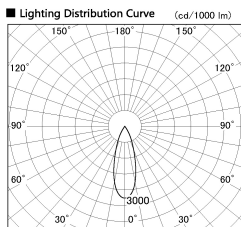

Item no. DD126-4035DB9035-LX

Series Name: Cledy versa L-G  
(DD126\_AG-LX)

Dark Mirror Reflector

Installation	Recessed mount
Type	Lens type adjustable downlight : Antiglare type
Fixture wattage	38.5W
Beam angle	32deg
Color Temp.	3500K
CRI	Ra>90
Luminous	3463 lm
Body	Die-castaluminumalloy
Body finish	N/A
Trim finish	Black
Reflector finish	Dark Mirror
IP Rate	IP20
Light source	COB module
Input Voltage	AC220~240V
Dimming Type	Non-Dimmable
Certificate	CE,CCC
Cut Hole	150mm