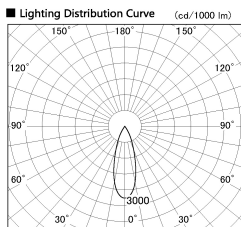

Item no. DD126-4035DB9035-LX

Series Name: Cledy versa L-G
(DD126_AG-LX)

Dark Mirror Reflector

Direct Horizontal Illuminance DD126-4035DB9035-LX

φ	Illuminance Angle	Beam Angle	Vertical Illuminance (lx)
30°	30°	32°	37760
530	10000		9440
1070	5000		4200
1600	2000		2360
2140	1000		1510
			1050
			770
			590

Installation	Recessed mount
Type	Lens type adjustable downlight : Antiglare type
Fixture wattage	38.5W
Beam angle	32deg
Color Temp.	3500K
CRI	Ra>90
Luminous	3463 lm
Body	Die-castaluminumalloy
Body finish	N/A
Trim finish	Black
Reflector finish	Dark Mirror
IP Rate	IP20
Light source	COB module
Input Voltage	AC220~240V
Dimming Type	Non-Dimmable
Certificate	CE,CCC
Cut Hole	150mm