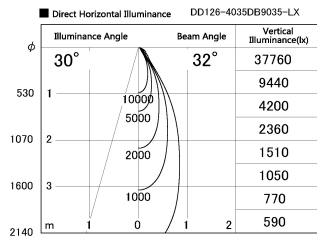

Item no. DD126-4035DB9035-LX

Series Name: Cledy versa L-G  
(DD126\_AG-LX)

Dark Mirror Reflector

Installation	Recessed mount
Type	Lens type adjustable downlight : Antiglare type
Fixture wattage	38.5W
Beam angle	32deg
Color Temp.	3500K
CRI	Ra>90
Luminous	3463 lm
Body	Die-castaluminumalloy
Body finish	N/A
Trim finish	Black
Reflector finish	Dark Mirror
IP Rate	IP20
Light source	COB module
Input Voltage	AC220~240V
Dimming Type	Non-Dimmable
Certificate	CE,CCC
Cut Hole	150mm