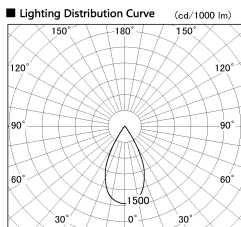

Item no. DD126-4055DB9035-LX

Series Name: Cledy versa L-G
(DD126_AG-LX)

Dark Mirror Reflector

Installation	Recessed mount
Type	Lens type adjustable downlight : Antiglare type
Fixture wattage	38.5W
Beam angle	51deg
Color Temp.	3500K
CRI	Ra>90
Luminous	3000 lm
Body	Die-castaluminumalloy
Body finish	N/A
Trim finish	Black
Reflector finish	Dark Mirror
IP Rate	IP20
Light source	COB module
Input Voltage	AC220~240V
Dimming Type	Non-Dimmable
Certificate	CE,CCC
Cut Hole	150mm