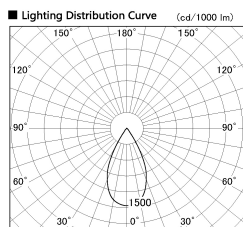

Item no. DD126-4055DB9035-LX

Series Name: Cledy versa L-G
(DD126_AG-LX)

Dark Mirror Reflector

Installation	Recessed mount
Type	Lens type adjustable downlight : Antiglare type
Fixture wattage	38.5W
Beam angle	51deg
Color Temp.	3500K
CRI	Ra>90
Luminous	3000 lm
Body	Die-castaluminumalloy
Body finish	N/A
Trim finish	Black
Reflector finish	Dark Mirror
IP Rate	IP20
Light source	COB module
Input Voltage	AC220~240V
Dimming Type	Non-Dimmable
Certificate	CE,CCC
Cut Hole	150mm