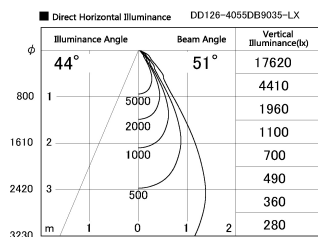

Item no. DD126-4055DB9035-LX

Series Name: Cledy versa L-G
(DD126_AG-LX)

Dark Mirror Reflector

Installation	Recessed mount
Type	Lens type adjustable downlight : Antiglare type
Fixture wattage	38.5W
Beam angle	51deg
Color Temp.	3500K
CRI	Ra>90
Luminous	3000 lm
Body	Die-castaluminumalloy
Body finish	N/A
Trim finish	Black
Reflector finish	Dark Mirror
IP Rate	IP20
Light source	COB module
Input Voltage	AC220~240V
Dimming Type	Non-Dimmable
Certificate	CE,CCC
Cut Hole	150mm