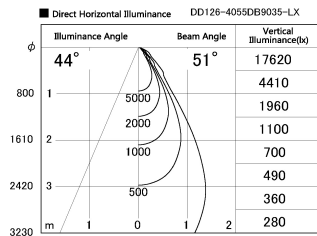

Item no. DD126-4055DB9035-LX

Series Name: Cledy versa L-G
(DD126_AG-LX)

Dark Mirror Reflector

Installation	Recessed mount
Type	Lens type adjustable downlight : Antiglare type
Fixture wattage	38.5W
Beam angle	51deg
Color Temp.	3500K
CRI	Ra>90
Luminous	3000 lm
Body	Die-castaluminumalloy
Body finish	N/A
Trim finish	Black
Reflector finish	Dark Mirror
IP Rate	IP20
Light source	COB module
Input Voltage	AC220~240V
Dimming Type	Non-Dimmable
Certificate	CE,CCC
Cut Hole	150mm