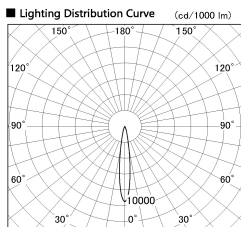

Item no. DD126-3715DB9035-LX

Series Name: Cledy versa L-G
(DD126_AG-LX)

Dark Mirror Reflector

■ Direct Horizontal Illuminance DD126-3715DB9035-LX

φ	Illuminance Angle	Beam Angle	Vertical Illuminance (lx)
14°		15°	118730
240	50000		29680
490	20000		13190
730	10000		7420
980	5000		4750
			3300
			2420
			1860

Installation	Recessed mount
Type	Lens type adjustable downlight : Antiglare type
Fixture wattage	35.5W
Beam angle	15deg
Color Temp.	3500K
CRI	Ra>90
Luminous	3110 lm
Body	Die-castaluminumalloy
Body finish	N/A
Trim finish	Black
Reflector finish	Dark Mirror
IP Rate	IP20
Light source	COB module
Input Voltage	AC220~240V
Dimming Type	Non-Dimmable
Certificate	CE,CCC
Cut Hole	150mm