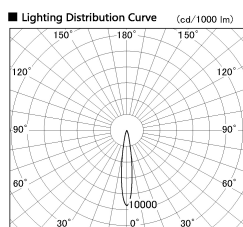

Item no. DD126-3715DB9035-LX

Series Name: Cledy versa L-G
(DD126_AG-LX)

Dark Mirror Reflector

Installation	Recessed mount
Type	Lens type adjustable downlight : Antiglare type
Fixture wattage	35.5W
Beam angle	15deg
Color Temp.	3500K
CRI	Ra>90
Luminous	3110 lm
Body	Die-castaluminumalloy
Body finish	N/A
Trim finish	Black
Reflector finish	Dark Mirror
IP Rate	IP20
Light source	COB module
Input Voltage	AC220~240V
Dimming Type	Non-Dimmable
Certificate	CE,CCC
Cut Hole	150mm

Direct Horizontal Illuminance DD126-3715DB9035-LX

φ	Illuminance Angle	Beam Angle	Vertical Illuminance (lx)
240	14°	15°	118730
1	50000		29680
	20000		13190
490	10000		7420
2			4750
730	5000		3300
3			2420
980	m	1 2	1860