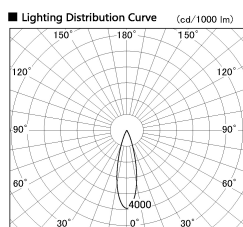

Item no. DD126-3725DB9035-LX

Series Name: Cledy versa L-G
(DD126_AG-LX)

Dark Mirror Reflector

■ Direct Horizontal Illuminance DD126-3725DB9035-LX

φ	Illuminance Angle	Beam Angle	Vertical Illuminance (lx)
440	25°	27°	52890
880			13220
1330			5880
1770			3310
			2120
			1470
			1080
			830

Installation	Recessed mount
Type	Lens type adjustable downlight : Antiglare type
Fixture wattage	35.5W
Beam angle	27deg
Color Temp.	3500K
CRI	Ra>90
Luminous	3339 lm
Body	Die-castaluminumalloy
Body finish	N/A
Trim finish	Black
Reflector finish	Dark Mirror
IP Rate	IP20
Light source	COB module
Input Voltage	AC220~240V
Dimming Type	Non-Dimmable
Certificate	CE,CCC
Cut Hole	150mm