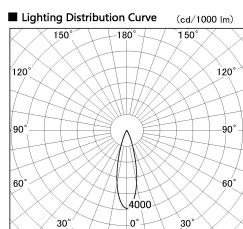

Item no. DD126-3725DB9035-LX

Series Name: Cledy versa L-G  
(DD126\_AG-LX)

Dark Mirror Reflector

■ Direct Horizontal Illuminance DD126-3725DB9035-LX

φ	Illuminance Angle	Beam Angle	Vertical Illuminance (lx)
440	25°	27°	52890
880			13220
1330			5880
1770			3310
			2120
			1470
			1080
			830

Installation	Recessed mount
Type	Lens type adjustable downlight : Antiglare type
Fixture wattage	35.5W
Beam angle	27deg
Color Temp.	3500K
CRI	Ra>90
Luminous	3339 lm
Body	Die-castaluminumalloy
Body finish	N/A
Trim finish	Black
Reflector finish	Dark Mirror
IP Rate	IP20
Light source	COB module
Input Voltage	AC220~240V
Dimming Type	Non-Dimmable
Certificate	CE,CCC
Cut Hole	150mm