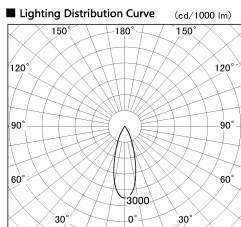

Item no. DD126-3735DB9035-LX

Series Name: Cledy versa L-G
(DD126_AG-LX)

Dark Mirror Reflector

■ Direct Horizontal Illuminance DD126-3735DB9035-LX

φ	Illuminance Angle	Beam Angle	Vertical Illuminance (lx)
530	30°	32°	35930
1070			8980
1600			3990
2140			2250
			1440
			1000
			730
			560

Installation	Recessed mount
Type	Lens type adjustable downlight : Antiglare type
Fixture wattage	35.5W
Beam angle	32deg
Color Temp.	3500K
CRI	Ra>90
Luminous	3295 lm
Body	Die-castaluminumalloy
Body finish	N/A
Trim finish	Black
Reflector finish	Dark Mirror
IP Rate	IP20
Light source	COB module
Input Voltage	AC220~240V
Dimming Type	Non-Dimmable
Certificate	CE,CCC
Cut Hole	150mm