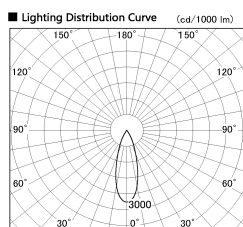

Item no. DD126-3735DB9035-LX

Series Name: Cledy versa L-G
(DD126_AG-LX)

Dark Mirror Reflector

Direct Horizontal Illuminance DD126-3735DB9035-LX

φ	Illuminance Angle	Beam Angle	Vertical Illuminance (lx)
530	30°	32°	35930
1070			8980
1600			3990
2140			2250
			1440
			1000
			730
			560

Installation	Recessed mount
Type	Lens type adjustable downlight : Antiglare type
Fixture wattage	35.5W
Beam angle	32deg
Color Temp.	3500K
CRI	Ra>90
Luminous	3295 lm
Body	Die-castaluminumalloy
Body finish	N/A
Trim finish	Black
Reflector finish	Dark Mirror
IP Rate	IP20
Light source	COB module
Input Voltage	AC220~240V
Dimming Type	Non-Dimmable
Certificate	CE,CCC
Cut Hole	150mm