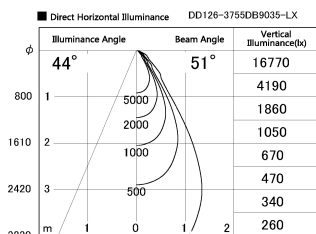

Item no. DD126-3755DB9035-LX

Series Name: Cledy versa L-G
(DD126_AG-LX)

Dark Mirror Reflector

Installation	Recessed mount
Type	Lens type adjustable downlight : Antiglare type
Fixture wattage	35.5W
Beam angle	51deg
Color Temp.	3500K
CRI	Ra>90
Luminous	2855 lm
Body	Die-castaluminumalloy
Body finish	N/A
Trim finish	Black
Reflector finish	Dark Mirror
IP Rate	IP20
Light source	COB module
Input Voltage	AC220~240V
Dimming Type	Non-Dimmable
Certificate	CE,CCC
Cut Hole	150mm