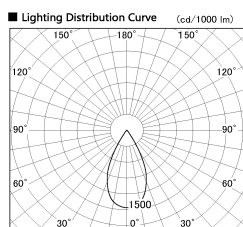

Item no. DD126-3755DB9035-LX

Series Name: Cledy versa L-G
(DD126_AG-LX)

Dark Mirror Reflector

Installation	Recessed mount
Type	Lens type adjustable downlight : Antiglare type
Fixture wattage	35.5W
Beam angle	51deg
Color Temp.	3500K
CRI	Ra>90
Luminous	2855 lm
Body	Die-castaluminumalloy
Body finish	N/A
Trim finish	Black
Reflector finish	Dark Mirror
IP Rate	IP20
Light source	COB module
Input Voltage	AC220~240V
Dimming Type	Non-Dimmable
Certificate	CE,CCC
Cut Hole	150mm