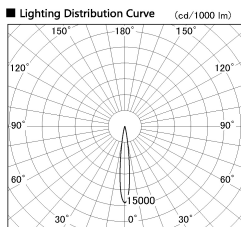

Item no. DD126-2515DB9035-LX

Series Name: Cledy versa L-G
(DD126_AG-LX)

Dark Mirror Reflector

■ Direct Horizontal Illuminance DD126-2515DB9035-LX

| φ | Illuminance Angle | Beam Angle | Vertical Illuminance (lx) |
|-----|-------------------|------------|---------------------------|
| 210 | 12° | 13° | 105690 |
| 1 | 5000 | | 26420 |
| | 20000 | | 11740 |
| 420 | 2 | | 6610 |
| | 10000 | | 4230 |
| 630 | 3 | | 2940 |
| | 5000 | | 2160 |
| 840 | m | 200 | 1650 |

| | |
|------------------|--|
| Installation | Recessed mount |
| Type | Lens type adjustable downlight : Antiglare type |
| Fixture wattage | 24W |
| Beam angle | 14deg |
| Color Temp. | 3500K |
| CRI | Ra>90 |
| Luminous | 1815 lm |
| Body | Die-castaluminumalloy |
| Body finish | N/A |
| Trim finish | Black |
| Reflector finish | Dark Mirror |
| IP Rate | IP20 |
| Light source | COB module |
| Input Voltage | AC220~240V |
| Dimming Type | Non-Dimmable |
| Certificate | CE,CCC |
| Cut Hole | 125mm |