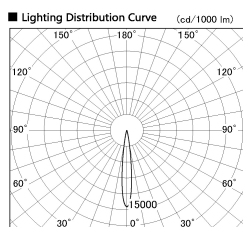

Item no. DD126-2515DB9035-LX

Series Name: Cledy versa L-G
(DD126_AG-LX)

Dark Mirror Reflector

■ Direct Horizontal Illuminance DD126-2515DB9035-LX

φ	Illuminance Angle	Beam Angle	Vertical Illuminance (lx)
210	12°	13°	105690
1	5000		26420
	20000		11740
420	2		6610
	10000		4230
630	3		2940
	5000		2160
840	m	200	1650

Installation	Recessed mount
Type	Lens type adjustable downlight : Antiglare type
Fixture wattage	24W
Beam angle	14deg
Color Temp.	3500K
CRI	Ra>90
Luminous	1815 lm
Body	Die-castaluminumalloy
Body finish	N/A
Trim finish	Black
Reflector finish	Dark Mirror
IP Rate	IP20
Light source	COB module
Input Voltage	AC220~240V
Dimming Type	Non-Dimmable
Certificate	CE,CCC
Cut Hole	125mm