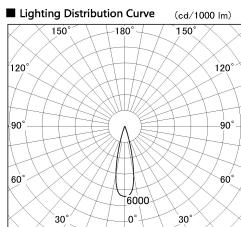

Item no. DD126-2525DB9035-LX

Series Name: Cledy versa L-G
(DD126_AG-LX)

Dark Mirror Reflector

■ Direct Horizontal Illuminance DD126-2525DB9035-LX

φ	Illuminance Angle	Beam Angle	Vertical Illuminance (lx)
420	24°	25°	42130
850			10530
1270			4680
1700			2630
			1690
			1170
			860
			660

Installation	Recessed mount
Type	Lens type adjustable downlight : Antiglare type
Fixture wattage	24W
Beam angle	25deg
Color Temp.	3500K
CRI	Ra>90
Luminous	1980 lm
Body	Die-castaluminumalloy
Body finish	N/A
Trim finish	Black
Reflector finish	Dark Mirror
IP Rate	IP20
Light source	COB module
Input Voltage	AC220~240V
Dimming Type	Non-Dimmable
Certificate	CE,CCC
Cut Hole	125mm