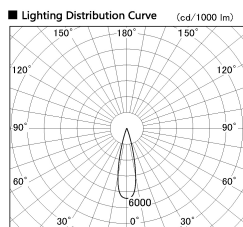

Item no. DD126-2525DB9035-LX

Series Name: Cledy versa L-G
(DD126_AG-LX)

Dark Mirror Reflector

Installation	Recessed mount
Type	Lens type adjustable downlight : Antiglare type
Fixture wattage	24W
Beam angle	25deg
Color Temp.	3500K
CRI	Ra>90
Luminous	1980 lm
Body	Die-castaluminumalloy
Body finish	N/A
Trim finish	Black
Reflector finish	Dark Mirror
IP Rate	IP20
Light source	COB module
Input Voltage	AC220~240V
Dimming Type	Non-Dimmable
Certificate	CE,CCC
Cut Hole	125mm

■ Direct Horizontal Illuminance DD126-2525DB9035-LX

φ	Illuminance Angle	Beam Angle	Vertical Illuminance (lx)
420	24°	25°	42130
850			10530
1270			4680
1700			2630
			1690
			1170
			860
			660