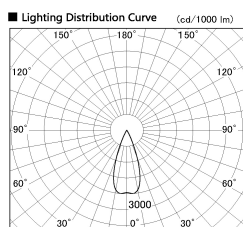

Item no. DD126-2535DB9035-LX

Series Name: Cledy versa L-G
(DD126_AG-LX)

Dark Mirror Reflector

Installation	Recessed mount
Type	Lens type adjustable downlight : Antiglare type
Fixture wattage	24W
Beam angle	38deg
Color Temp.	3500K
CRI	Ra>90
Luminous	2024 lm
Body	Die-castaluminumalloy
Body finish	N/A
Trim finish	Black
Reflector finish	Dark Mirror
IP Rate	IP20
Light source	COB module
Input Voltage	AC220~240V
Dimming Type	Non-Dimmable
Certificate	CE,CCC
Cut Hole	125mm