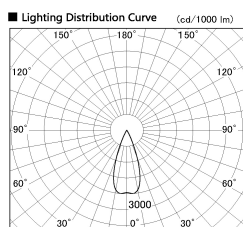

Item no. DD126-2535DB9035-LX

Series Name: Cledy versa L-G  
(DD126\_AG-LX)

Dark Mirror Reflector

Installation	Recessed mount
Type	Lens type adjustable downlight : Antiglare type
Fixture wattage	24W
Beam angle	38deg
Color Temp.	3500K
CRI	Ra>90
Luminous	2024 lm
Body	Die-castaluminumalloy
Body finish	N/A
Trim finish	Black
Reflector finish	Dark Mirror
IP Rate	IP20
Light source	COB module
Input Voltage	AC220~240V
Dimming Type	Non-Dimmable
Certificate	CE,CCC
Cut Hole	125mm