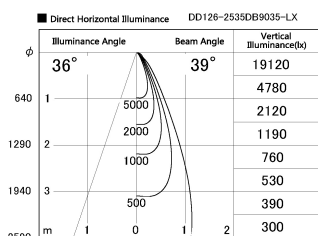

Item no. DD126-2535DB9035-LX

Series Name: Cledy versa L-G  
(DD126\_AG-LX)

Dark Mirror Reflector

Installation	Recessed mount
Type	Lens type adjustable downlight : Antiglare type
Fixture wattage	24W
Beam angle	38deg
Color Temp.	3500K
CRI	Ra>90
Luminous	2024 lm
Body	Die-castaluminumalloy
Body finish	N/A
Trim finish	Black
Reflector finish	Dark Mirror
IP Rate	IP20
Light source	COB module
Input Voltage	AC220~240V
Dimming Type	Non-Dimmable
Certificate	CE,CCC
Cut Hole	125mm