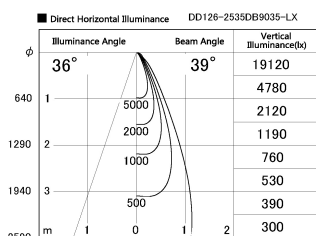

Item no. DD126-2535DB9035-LX

Series Name: Cledy versa L-G
(DD126_AG-LX)

Dark Mirror Reflector

Installation	Recessed mount
Type	Lens type adjustable downlight : Antiglare type
Fixture wattage	24W
Beam angle	38deg
Color Temp.	3500K
CRI	Ra>90
Luminous	2024 lm
Body	Die-castaluminumalloy
Body finish	N/A
Trim finish	Black
Reflector finish	Dark Mirror
IP Rate	IP20
Light source	COB module
Input Voltage	AC220~240V
Dimming Type	Non-Dimmable
Certificate	CE,CCC
Cut Hole	125mm