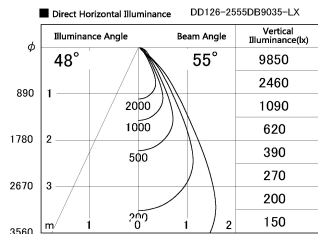

Item no. DD126-2555DB9035-LX

Series Name: Cledy versa L-G
(DD126_AG-LX)

Dark Mirror Reflector

Installation	Recessed mount
Type	Lens type adjustable downlight : Antiglare type
Fixture wattage	24W
Beam angle	55deg
Color Temp.	3500K
CRI	Ra>90
Luminous	1856 lm
Body	Die-castaluminumalloy
Body finish	N/A
Trim finish	Black
Reflector finish	Dark Mirror
IP Rate	IP20
Light source	COB module
Input Voltage	AC220~240V
Dimming Type	Non-Dimmable
Certificate	CE,CCC
Cut Hole	125mm