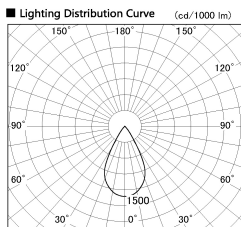

Item no. DD126-2555DB9035-LX

Series Name: Cledy versa L-G
(DD126_AG-LX)

Dark Mirror Reflector

Installation	Recessed mount
Type	Lens type adjustable downlight : Antiglare type
Fixture wattage	24W
Beam angle	55deg
Color Temp.	3500K
CRI	Ra>90
Luminous	1856 lm
Body	Die-castaluminumalloy
Body finish	N/A
Trim finish	Black
Reflector finish	Dark Mirror
IP Rate	IP20
Light source	COB module
Input Voltage	AC220~240V
Dimming Type	Non-Dimmable
Certificate	CE,CCC
Cut Hole	125mm