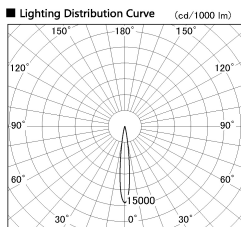

Item no. DD126-2015DB9035-LX

Series Name: Cledy versa L-G
(DD126_AG-LX)

Dark Mirror Reflector

■ Direct Horizontal Illuminance DD126-2015DB9035-LX

φ	Illuminance Angle	Beam Angle	Vertical Illuminance (lx)
210	12°	13°	82040
210			20510
420			9120
420			5130
630			3280
630			2280
840			1670
840			1280

Installation	Recessed mount
Type	Lens type adjustable downlight : Antiglare type
Fixture wattage	18.6W
Beam angle	14deg
Color Temp.	3500K
CRI	Ra>90
Luminous	1409 lm
Body	Die-cast aluminum alloy
Body finish	N/A
Trim finish	Black
Reflector finish	Dark Mirror
IP Rate	IP20
Light source	COB module
Input Voltage	AC220~240V
Dimming Type	Non-Dimmable
Certificate	CE,CCC
Cut Hole	125mm