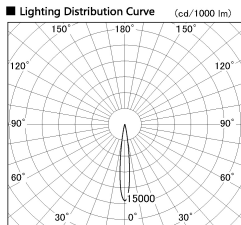

Item no. DD126-2015DB9035-LX

Series Name: Cledy versa L-G  
(DD126\_AG-LX)

Dark Mirror Reflector

■ Direct Horizontal Illuminance DD126-2015DB9035-LX

φ	Illuminance Angle	Beam Angle	Vertical Illuminance (lx)
210	12°	13°	82040
210			20510
420			9120
420			5130
630			3280
630			2280
840			1670
840			1280

Installation	Recessed mount
Type	Lens type adjustable downlight : Antiglare type
Fixture wattage	18.6W
Beam angle	14deg
Color Temp.	3500K
CRI	Ra>90
Luminous	1409 lm
Body	Die-castaluminumalloy
Body finish	N/A
Trim finish	Black
Reflector finish	Dark Mirror
IP Rate	IP20
Light source	COB module
Input Voltage	AC220~240V
Dimming Type	Non-Dimmable
Certificate	CE,CCC
Cut Hole	125mm