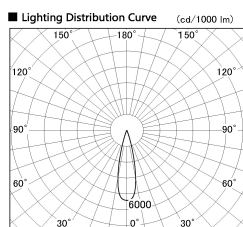

Item no. DD126-2025DB9035-LX

Series Name: Cledy versa L-G  
(DD126\_AG-LX)

Dark Mirror Reflector

Installation	Recessed mount
Type	Lens type adjustable downlight : Antiglare type
Fixture wattage	18.6W
Beam angle	25deg
Color Temp.	3500K
CRI	Ra>90
Luminous	1538 lm
Body	Die-castaluminumalloy
Body finish	N/A
Trim finish	Black
Reflector finish	Dark Mirror
IP Rate	IP20
Light source	COB module
Input Voltage	AC220~240V
Dimming Type	Non-Dimmable
Certificate	CE,CCC
Cut Hole	125mm

Direct Horizontal Illuminance DD126-2025DB9035-LX

φ	Illuminance Angle	Beam Angle	Vertical Illuminance (lx)
420	24°	25°	32730
850			8180
1270			3640
1700			2050
			1310
			910
			670
			510