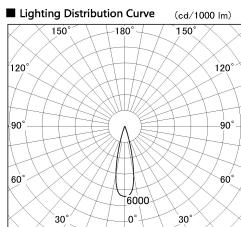

Item no. DD126-2025DB9035-LX

Series Name: Cledy versa L-G
(DD126_AG-LX)

Dark Mirror Reflector

■ Direct Horizontal Illuminance DD126-2025DB9035-LX

Illuminance Angle	Beam Angle	Vertical Illuminance (lx)
24°	25°	32730
		8180
		3640
		2050
		1310
		910
1700 m	1	670
	2	510

Installation	Recessed mount
Type	Lens type adjustable downlight : Antiglare type
Fixture wattage	18.6W
Beam angle	25deg
Color Temp.	3500K
CRI	Ra>90
Luminous	1538 lm
Body	Die-castaluminumalloy
Body finish	N/A
Trim finish	Black
Reflector finish	Dark Mirror
IP Rate	IP20
Light source	COB module
Input Voltage	AC220~240V
Dimming Type	Non-Dimmable
Certificate	CE,CCC
Cut Hole	125mm