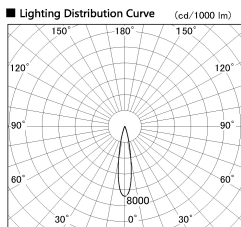

Item no. DD126-1415DB9035-LX

Series Name: Cledy versa L-G
(DD126_AG-LX)

Dark Mirror Reflector

■ Direct Horizontal Illuminance DD126-1415DB9035-LX

Illuminance Angle	Beam Angle	Vertical Illuminance (lx)
19°	19°	33460
		8360
		3720
		2090
		1340
		930
		680
		520

Installation	Recessed mount
Type	Lens type adjustable downlight : Antiglare type
Fixture wattage	14W
Beam angle	19deg
Color Temp.	3500K
CRI	Ra>90
Luminous	1180 lm
Body	Die-castaluminumalloy
Body finish	N/A
Trim finish	Black
Reflector finish	Dark Mirror
IP Rate	IP20
Light source	COB module
Input Voltage	AC220~240V
Dimming Type	Non-Dimmable
Certificate	CE,CCC
Cut Hole	100mm