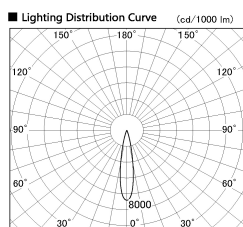

Item no. DD126-1415DB9035-LX

Series Name: Cledy versa L-G
(DD126_AG-LX)

Dark Mirror Reflector

Installation	Recessed mount
Type	Lens type adjustable downlight : Antiglare type
Fixture wattage	14W
Beam angle	19deg
Color Temp.	3500K
CRI	Ra>90
Luminous	1180 lm
Body	Die-castaluminumalloy
Body finish	N/A
Trim finish	Black
Reflector finish	Dark Mirror
IP Rate	IP20
Light source	COB module
Input Voltage	AC220~240V
Dimming Type	Non-Dimmable
Certificate	CE,CCC
Cut Hole	100mm

Direct Horizontal Illuminance DD126-1415DB9035-LX

φ	Illuminance Angle	Beam Angle	Vertical Illuminance (lx)		
330	19°	19°	33460		
1			8360		
660			3720		
2			2090		
1000			1340		
3			930		
1330			680		
m	1	0	1	2	520