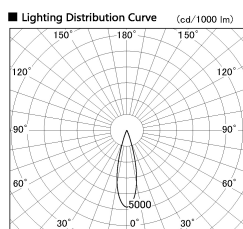

Item no. DD126-1425DB9035-LX

Series Name: Cledy versa L-G
(DD126_AG-LX)

Dark Mirror Reflector

Installation	Recessed mount
Type	Lens type adjustable downlight : Antiglare type
Fixture wattage	14W
Beam angle	26deg
Color Temp.	3500K
CRI	Ra>90
Luminous	1318 lm
Body	Die-castaluminumalloy
Body finish	N/A
Trim finish	Black
Reflector finish	Dark Mirror
IP Rate	IP20
Light source	COB module
Input Voltage	AC220~240V
Dimming Type	Non-Dimmable
Certificate	CE,CCC
Cut Hole	100mm

Direct Horizontal Illuminance DD126-1425DB9035-LX

Illuminance Angle	Beam Angle	Vertical Illuminance (lx)
25°	26°	25660
10000		6420
5000		2850
2000		1600
1000		1030
500		710
250		520
125		400