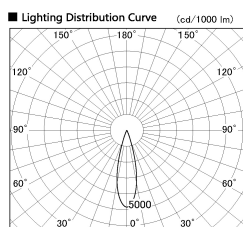

Item no. DD126-1425DB9035-LX

Series Name: Cledy versa L-G
(DD126_AG-LX)

Dark Mirror Reflector

Installation	Recessed mount
Type	Lens type adjustable downlight : Antiglare type
Fixture wattage	14W
Beam angle	26deg
Color Temp.	3500K
CRI	Ra>90
Luminous	1318 lm
Body	Die-castaluminumalloy
Body finish	N/A
Trim finish	Black
Reflector finish	Dark Mirror
IP Rate	IP20
Light source	COB module
Input Voltage	AC220~240V
Dimming Type	Non-Dimmable
Certificate	CE,CCC
Cut Hole	100mm

Direct Horizontal Illuminance DD126-1425DB9035-LX

φ	Illuminance Angle	Beam Angle	Vertical Illuminance (lx)
25°	26°	26°	25660
440	10000		6420
	5000		2850
880	2000		1600
1330	1000		1030
1770			710
			520
			400