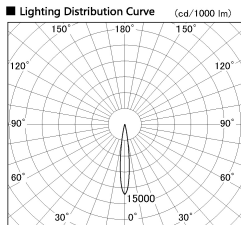

Item no. DD126-0815DB9035-LX

Series Name: Cledy versa L-G
(DD126_AG-LX)

Dark Mirror Reflector

Direct Horizontal Illuminance DD126-0815DB9035-LX

φ	Illuminance Angle	Beam Angle	Vertical Illuminance (lx)
13°	14°		32730
1			8180
			3640
2			2050
450			1310
2			910
680			670
3			510
910			510

Installation	Recessed mount
Type	Lens type adjustable downlight : Antiglare type
Fixture wattage	7.4W
Beam angle	14deg
Color Temp.	3500K
CRI	Ra>90
Luminous	615 lm
Body	Die-cast aluminum alloy
Body finish	N/A
Trim finish	Black
Reflector finish	Dark Mirror
IP Rate	IP20
Light source	COB module
Input Voltage	AC220~240V
Dimming Type	Non-Dimmable
Certificate	CE,CCC
Cut Hole	100mm