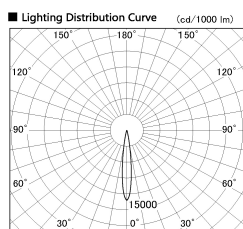

Item no. DD126-0815DB9035-LX

Series Name: Cledy versa L-G  
(DD126\_AG-LX)

Dark Mirror Reflector

Installation	Recessed mount
Type	Lens type adjustable downlight : Antiglare type
Fixture wattage	7.4W
Beam angle	14deg
Color Temp.	3500K
CRI	Ra>90
Luminous	615 lm
Body	Die-castaluminumalloy
Body finish	N/A
Trim finish	Black
Reflector finish	Dark Mirror
IP Rate	IP20
Light source	COB module
Input Voltage	AC220~240V
Dimming Type	Non-Dimmable
Certificate	CE,CCC
Cut Hole	100mm

■ Direct Horizontal Illuminance DD126-0815DB9035-LX

φ	Illuminance Angle	Beam Angle	Vertical Illuminance (lx)
220	13°	14°	32730
1			8180
			3640
450			2050
2			1310
680			910
3			670
910			510