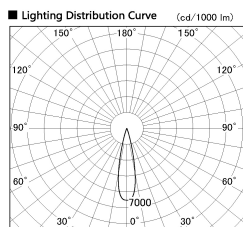

Item no. DD126-0825DB9035-LX

Series Name: Cledy versa L-G
(DD126_AG-LX)

Dark Mirror Reflector

■ Direct Horizontal Illuminance DD126-0825DB9035-LX

φ	Illuminance Angle	Beam Angle	Vertical Illuminance (lx)
380	22°	23°	17190
770			4300
1160			1910
1550			1070
			690
			480
			350
			270

Installation	Recessed mount
Type	Lens type adjustable downlight : Antiglare type
Fixture wattage	7.4W
Beam angle	22deg
Color Temp.	3500K
CRI	Ra>90
Luminous	675 lm
Body	Die-cast aluminum alloy
Body finish	N/A
Trim finish	Black
Reflector finish	Dark Mirror
IP Rate	IP20
Light source	COB module
Input Voltage	AC220~240V
Dimming Type	Non-Dimmable
Certificate	CE,CCC
Cut Hole	100mm