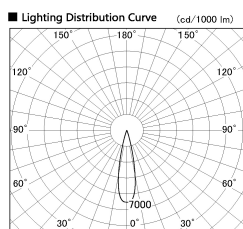

Item no. DD126-0825DB9035-LX

Series Name: Cledy versa L-G
(DD126_AG-LX)

Dark Mirror Reflector

■ Direct Horizontal Illuminance DD126-0825DB9035-LX

Illuminance Angle	Beam Angle	Vertical Illuminance (lx)
22°	23°	17190
		4300
		1910
		1070
		690
		480
		350
		270

Installation	Recessed mount
Type	Lens type adjustable downlight : Antiglare type
Fixture wattage	7.4W
Beam angle	22deg
Color Temp.	3500K
CRI	Ra>90
Luminous	675 lm
Body	Die-castaluminumalloy
Body finish	N/A
Trim finish	Black
Reflector finish	Dark Mirror
IP Rate	IP20
Light source	COB module
Input Voltage	AC220~240V
Dimming Type	Non-Dimmable
Certificate	CE,CCC
Cut Hole	100mm