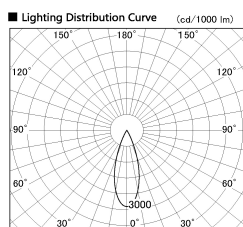

Item no. DD126-0835DB9035-LX

Series Name: Cledy versa L-G
(DD126_AG-LX)

Dark Mirror Reflector

■ Direct Horizontal Illuminance DD126-0835DB9035-LX

φ	Illuminance Angle	Beam Angle	Vertical Illuminance (lx)
570	32°	34°	7480
1140			1870
1720			830
2280			470
			300
			210
			150
			120

Installation	Recessed mount
Type	Lens type adjustable downlight : Antiglare type
Fixture wattage	7.4W
Beam angle	34deg
Color Temp.	3500K
CRI	Ra>90
Luminous	645 lm
Body	Die-castaluminumalloy
Body finish	N/A
Trim finish	Black
Reflector finish	Dark Mirror
IP Rate	IP20
Light source	COB module
Input Voltage	AC220~240V
Dimming Type	Non-Dimmable
Certificate	CE,CCC
Cut Hole	100mm