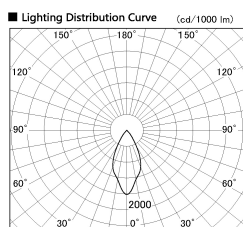

Item no. DD126-0855DB9035-LX

Series Name: Cledy versa L-G
(DD126_AG-LX)

Dark Mirror Reflector

Installation	Recessed mount
Type	Lens type adjustable downlight : Antiglare type
Fixture wattage	7.4W
Beam angle	48deg
Color Temp.	3500K
CRI	Ra>90
Luminous	604 lm
Body	Die-castaluminumalloy
Body finish	N/A
Trim finish	Black
Reflector finish	Dark Mirror
IP Rate	IP20
Light source	COB module
Input Voltage	AC220~240V
Dimming Type	Non-Dimmable
Certificate	CE,CCC
Cut Hole	100mm