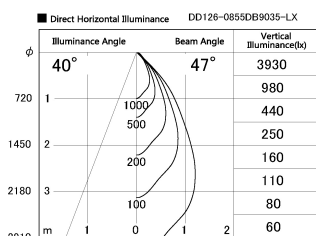

Item no. DD126-0855DB9035-LX

Series Name: Cledy versa L-G
(DD126_AG-LX)

Dark Mirror Reflector

Installation	Recessed mount
Type	Lens type adjustable downlight : Antiglare type
Fixture wattage	7.4W
Beam angle	48deg
Color Temp.	3500K
CRI	Ra>90
Luminous	604 lm
Body	Die-castaluminumalloy
Body finish	N/A
Trim finish	Black
Reflector finish	Dark Mirror
IP Rate	IP20
Light source	COB module
Input Voltage	AC220~240V
Dimming Type	Non-Dimmable
Certificate	CE,CCC
Cut Hole	100mm