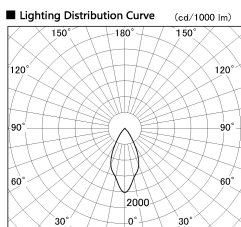

Item no. DD126-0855DB9035-LX

Series Name: Cledy versa L-G
(DD126_AG-LX)

Dark Mirror Reflector

Installation	Recessed mount
Type	Lens type adjustable downlight : Antiglare type
Fixture wattage	7.4W
Beam angle	48deg
Color Temp.	3500K
CRI	Ra>90
Luminous	604 lm
Body	Die-castaluminumalloy
Body finish	N/A
Trim finish	Black
Reflector finish	Dark Mirror
IP Rate	IP20
Light source	COB module
Input Voltage	AC220~240V
Dimming Type	Non-Dimmable
Certificate	CE,CCC
Cut Hole	100mm