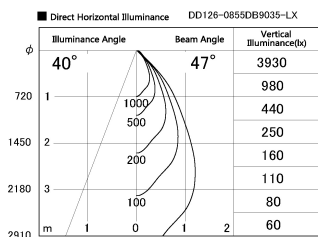

Item no. DD126-0855DB9035-LX

Series Name: Cledy versa L-G
(DD126_AG-LX)

Dark Mirror Reflector

Installation	Recessed mount
Type	Lens type adjustable downlight : Antiglare type
Fixture wattage	7.4W
Beam angle	48deg
Color Temp.	3500K
CRI	Ra>90
Luminous	604 lm
Body	Die-castaluminumalloy
Body finish	N/A
Trim finish	Black
Reflector finish	Dark Mirror
IP Rate	IP20
Light source	COB module
Input Voltage	AC220~240V
Dimming Type	Non-Dimmable
Certificate	CE,CCC
Cut Hole	100mm