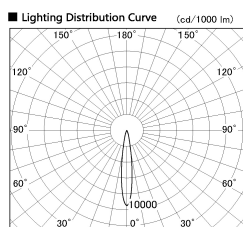

Item no. DD126-4015DB9040-LX

Series Name: Cledy versa L-G  
(DD126\_AG-LX)

Dark Mirror Reflector

■ Direct Horizontal Illuminance DD126-4015DB9040-LX

φ	Illuminance Angle	Beam Angle	Vertical Illuminance (lx)
240	14°	15°	126670
1			31670
			14070
490			7920
2			5070
730			3520
3			2590
980	m	1 0 1 2	1980

Installation	Recessed mount
Type	Lens type adjustable downlight : Antiglare type
Fixture wattage	38.5W
Beam angle	15deg
Color Temp.	4000K
CRI	Ra>90
Luminous	3318 lm
Body	Die-castaluminumalloy
Body finish	N/A
Trim finish	Black
Reflector finish	Dark Mirror
IP Rate	IP20
Light source	COB module
Input Voltage	AC220~240V
Dimming Type	Non-Dimmable
Certificate	CE,CCC
Cut Hole	150mm