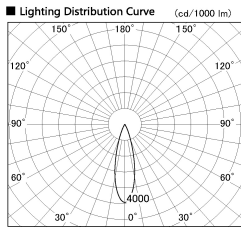

Item no. DD126-4025DB9040-LX

Series Name: Cledy versa L-G
(DD126_AG-LX)

Dark Mirror Reflector

■ Direct Horizontal Illuminance DD126-4025DB9040-LX

φ	Illuminance Angle	Beam Angle	Vertical Illuminance (lx)
1	25°	27°	56660
2			14170
3			6300
4			3540
8			2270
13			1570
20			1160
30			890

Installation	Recessed mount
Type	Lens type adjustable downlight : Antiglare type
Fixture wattage	38.5W
Beam angle	27deg
Color Temp.	4000K
CRI	Ra>90
Luminous	3577 lm
Body	Die-castaluminumalloy
Body finish	N/A
Trim finish	Black
Reflector finish	Dark Mirror
IP Rate	IP20
Light source	COB module
Input Voltage	AC220~240V
Dimming Type	Non-Dimmable
Certificate	CE,CCC
Cut Hole	150mm