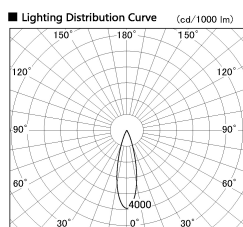

Item no. DD126-4025DB9040-LX

Series Name: Cledy versa L-G
(DD126_AG-LX)

Dark Mirror Reflector

■ Direct Horizontal Illuminance DD126-4025DB9040-LX

Illuminance Angle	Beam Angle	Vertical Illuminance (lx)
25°	27°	56660
440	1	14170
880	2	6300
1330	3	3540
1770	m	2270
	1	1570
	2	1160
	3	890

Installation	Recessed mount
Type	Lens type adjustable downlight : Antiglare type
Fixture wattage	38.5W
Beam angle	27deg
Color Temp.	4000K
CRI	Ra>90
Luminous	3577 lm
Body	Die-castaluminumalloy
Body finish	N/A
Trim finish	Black
Reflector finish	Dark Mirror
IP Rate	IP20
Light source	COB module
Input Voltage	AC220~240V
Dimming Type	Non-Dimmable
Certificate	CE,CCC
Cut Hole	150mm