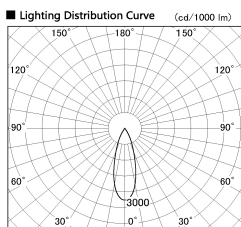

Item no. DD126-4035DB9040-LX

Series Name: Cledy versa L-G
(DD126_AG-LX)

Dark Mirror Reflector

■ Direct Horizontal Illuminance DD126-4035DB9040-LX

| φ | Illuminance Angle | Beam Angle | Vertical Illuminance (lx) |
|------|-------------------|------------|---------------------------|
| 530 | 30° | 32° | 38480 |
| 1070 | | | 9620 |
| 1600 | | | 4280 |
| 2140 | | | 2410 |
| | | | 1540 |
| | | | 1070 |
| | | | 790 |
| | | | 600 |

| | |
|------------------|--|
| Installation | Recessed mount |
| Type | Lens type adjustable downlight : Antiglare type |
| Fixture wattage | 38.5W |
| Beam angle | 32deg |
| Color Temp. | 4000K |
| CRI | Ra>90 |
| Luminous | 3529 lm |
| Body | Die-castaluminumalloy |
| Body finish | N/A |
| Trim finish | Black |
| Reflector finish | Dark Mirror |
| IP Rate | IP20 |
| Light source | COB module |
| Input Voltage | AC220~240V |
| Dimming Type | Non-Dimmable |
| Certificate | CE,CCC |
| Cut Hole | 150mm |