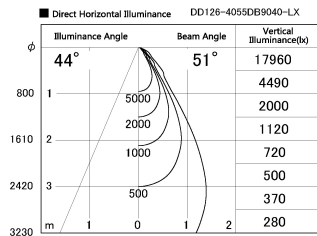

Item no. DD126-4055DB9040-LX

Series Name: Cledy versa L-G
(DD126_AG-LX)

Dark Mirror Reflector

Installation	Recessed mount
Type	Lens type adjustable downlight : Antiglare type
Fixture wattage	38.5W
Beam angle	51deg
Color Temp.	4000K
CRI	Ra>90
Luminous	3058 lm
Body	Die-castaluminumalloy
Body finish	N/A
Trim finish	Black
Reflector finish	Dark Mirror
IP Rate	IP20
Light source	COB module
Input Voltage	AC220~240V
Dimming Type	Non-Dimmable
Certificate	CE,CCC
Cut Hole	150mm