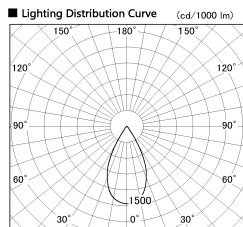

Item no. DD126-4055DB9040-LX

Series Name: Cledy versa L-G
(DD126_AG-LX)

Dark Mirror Reflector

Installation	Recessed mount
Type	Lens type adjustable downlight : Antiglare type
Fixture wattage	38.5W
Beam angle	51deg
Color Temp.	4000K
CRI	Ra>90
Luminous	3058 lm
Body	Die-castaluminumalloy
Body finish	N/A
Trim finish	Black
Reflector finish	Dark Mirror
IP Rate	IP20
Light source	COB module
Input Voltage	AC220~240V
Dimming Type	Non-Dimmable
Certificate	CE,CCC
Cut Hole	150mm