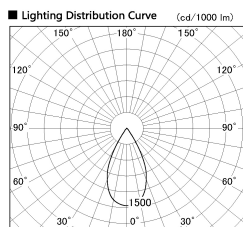

Item no. DD126-4055DB9040-LX

Series Name: Cledy versa L-G
(DD126_AG-LX)

Dark Mirror Reflector

Installation	Recessed mount
Type	Lens type adjustable downlight : Antiglare type
Fixture wattage	38.5W
Beam angle	51deg
Color Temp.	4000K
CRI	Ra>90
Luminous	3058 lm
Body	Die-castaluminumalloy
Body finish	N/A
Trim finish	Black
Reflector finish	Dark Mirror
IP Rate	IP20
Light source	COB module
Input Voltage	AC220~240V
Dimming Type	Non-Dimmable
Certificate	CE,CCC
Cut Hole	150mm