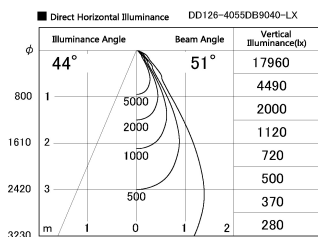

Item no. DD126-4055DB9040-LX

Series Name: Cledy versa L-G
(DD126_AG-LX)

Dark Mirror Reflector

Installation	Recessed mount
Type	Lens type adjustable downlight : Antiglare type
Fixture wattage	38.5W
Beam angle	51deg
Color Temp.	4000K
CRI	Ra>90
Luminous	3058 lm
Body	Die-castaluminumalloy
Body finish	N/A
Trim finish	Black
Reflector finish	Dark Mirror
IP Rate	IP20
Light source	COB module
Input Voltage	AC220~240V
Dimming Type	Non-Dimmable
Certificate	CE,CCC
Cut Hole	150mm