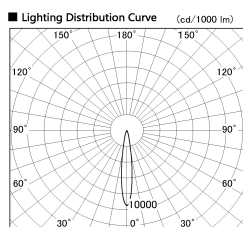

Item no. DD126-3715DB9040-LX

Series Name: Cledy versa L-G  
(DD126\_AG-LX)

Dark Mirror Reflector

■ Direct Horizontal Illuminance DD126-3715DB9040-LX

φ	Illuminance Angle	Beam Angle	Vertical Illuminance (lx)
240	14°	15°	120980
1			30250
			13440
490			7560
2			4840
730			3360
3			2470
980			1890

Installation	Recessed mount
Type	Lens type adjustable downlight : Antiglare type
Fixture wattage	35.5W
Beam angle	15deg
Color Temp.	4000K
CRI	Ra>90
Luminous	3169 lm
Body	Die-castaluminumalloy
Body finish	N/A
Trim finish	Black
Reflector finish	Dark Mirror
IP Rate	IP20
Light source	COB module
Input Voltage	AC220~240V
Dimming Type	Non-Dimmable
Certificate	CE,CCC
Cut Hole	150mm