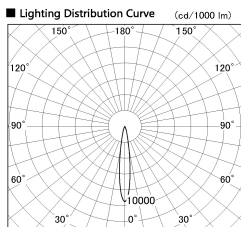

Item no. DD126-3715DB9040-LX

Series Name: Cledy versa L-G  
(DD126\_AG-LX)

Dark Mirror Reflector

■ Direct Horizontal Illuminance DD126-3715DB9040-LX

φ	Illuminance Angle	Beam Angle	Vertical Illuminance (lx)
240	14°	15°	120980
480	50000		30250
730	20000		13440
980	10000		7560
	5000		4840
			3360
			2470
			1890

Installation	Recessed mount
Type	Lens type adjustable downlight : Antiglare type
Fixture wattage	35.5W
Beam angle	15deg
Color Temp.	4000K
CRI	Ra>90
Luminous	3169 lm
Body	Die-castaluminumalloy
Body finish	N/A
Trim finish	Black
Reflector finish	Dark Mirror
IP Rate	IP20
Light source	COB module
Input Voltage	AC220~240V
Dimming Type	Non-Dimmable
Certificate	CE,CCC
Cut Hole	150mm